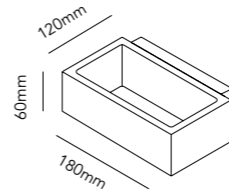

BRICK

- White - 3000K   256300
- Black - 3000K   256302

6W LED - 230V - IP54 - CRI >90
Lumen - 360lm