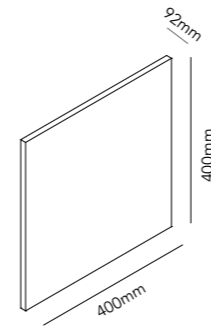

NOHO W4

White - 3000K	256412
Black - 3000K	256413
Gold* - 3000K	256415

15W LED - 230V - IP54 - CRI >90
Lumen - 1530lm