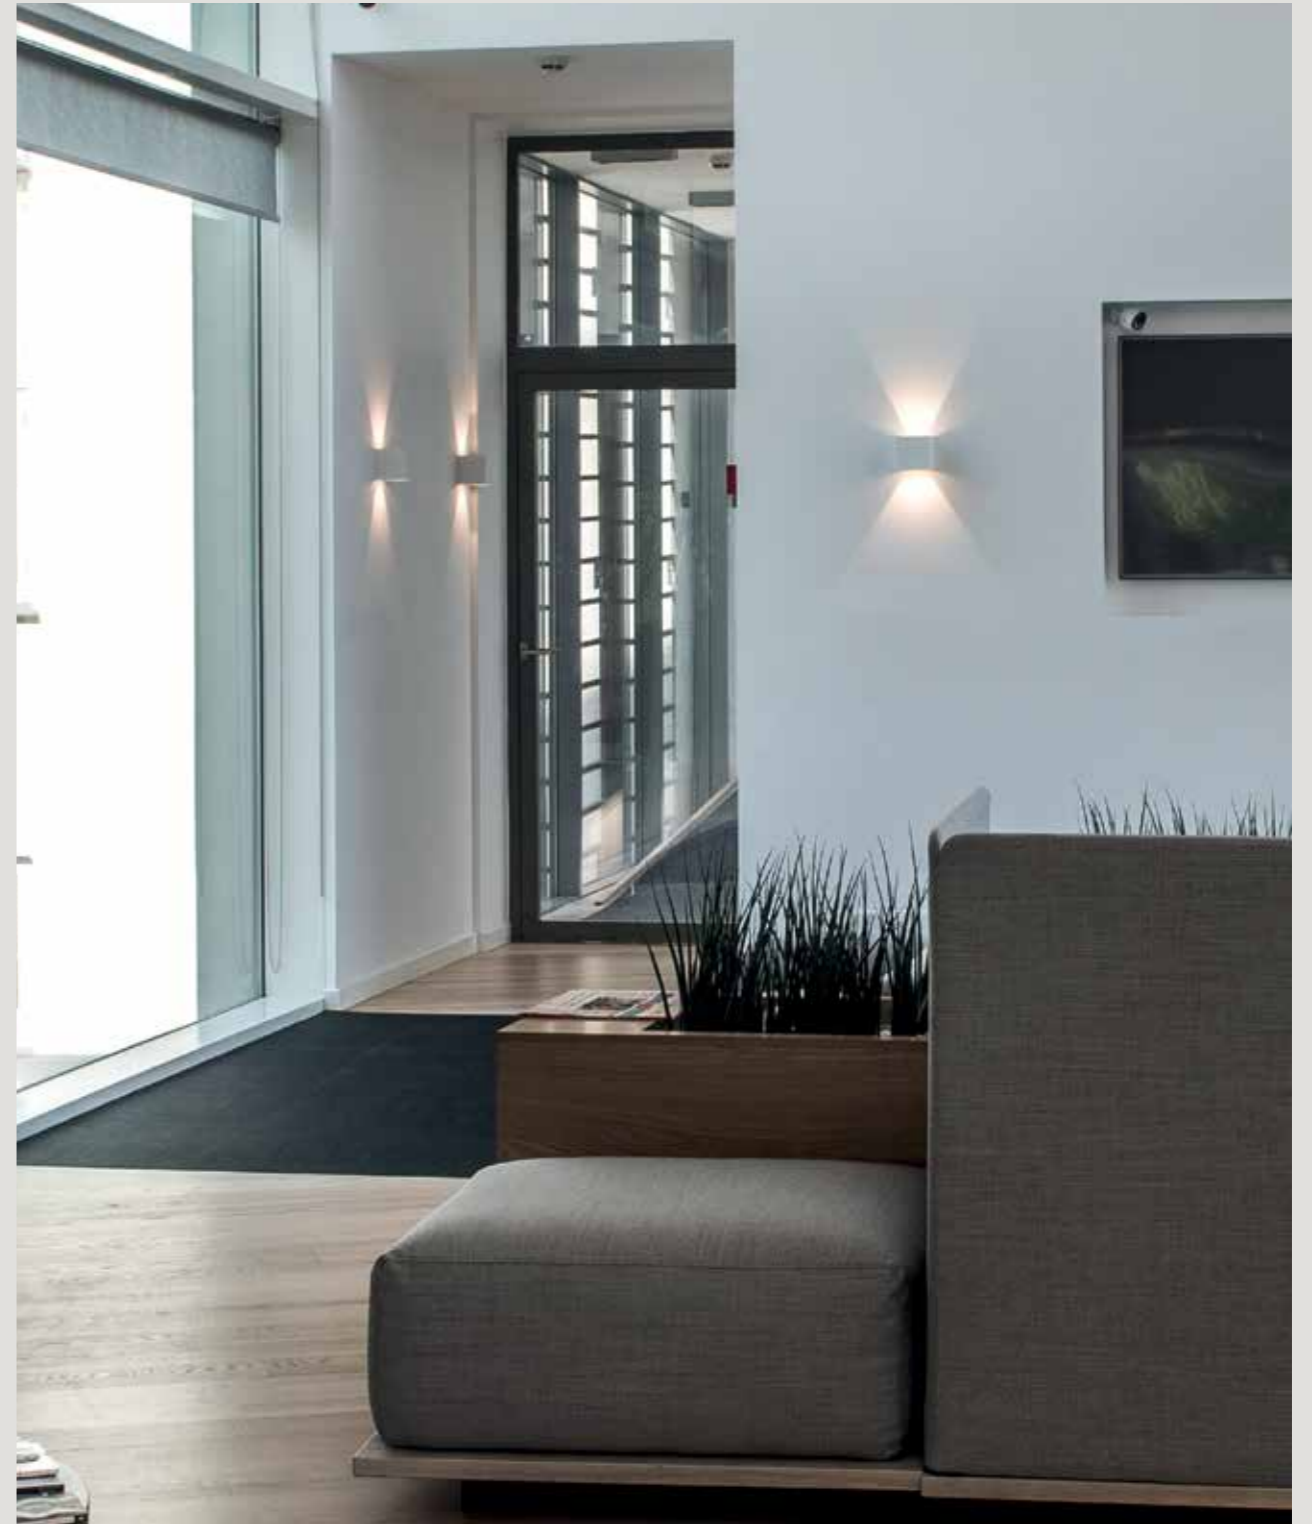

Create your own light