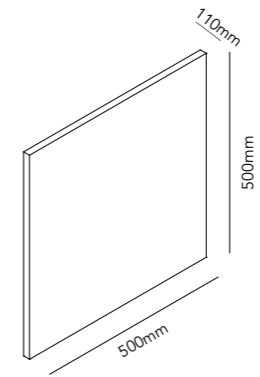

NOHO W5

White - 3000K	256416
Black - 3000K	256417
Gold* - 3000K	256418

18W LED - 230V - IP54 - CRI >90
Lumen - 1840lm