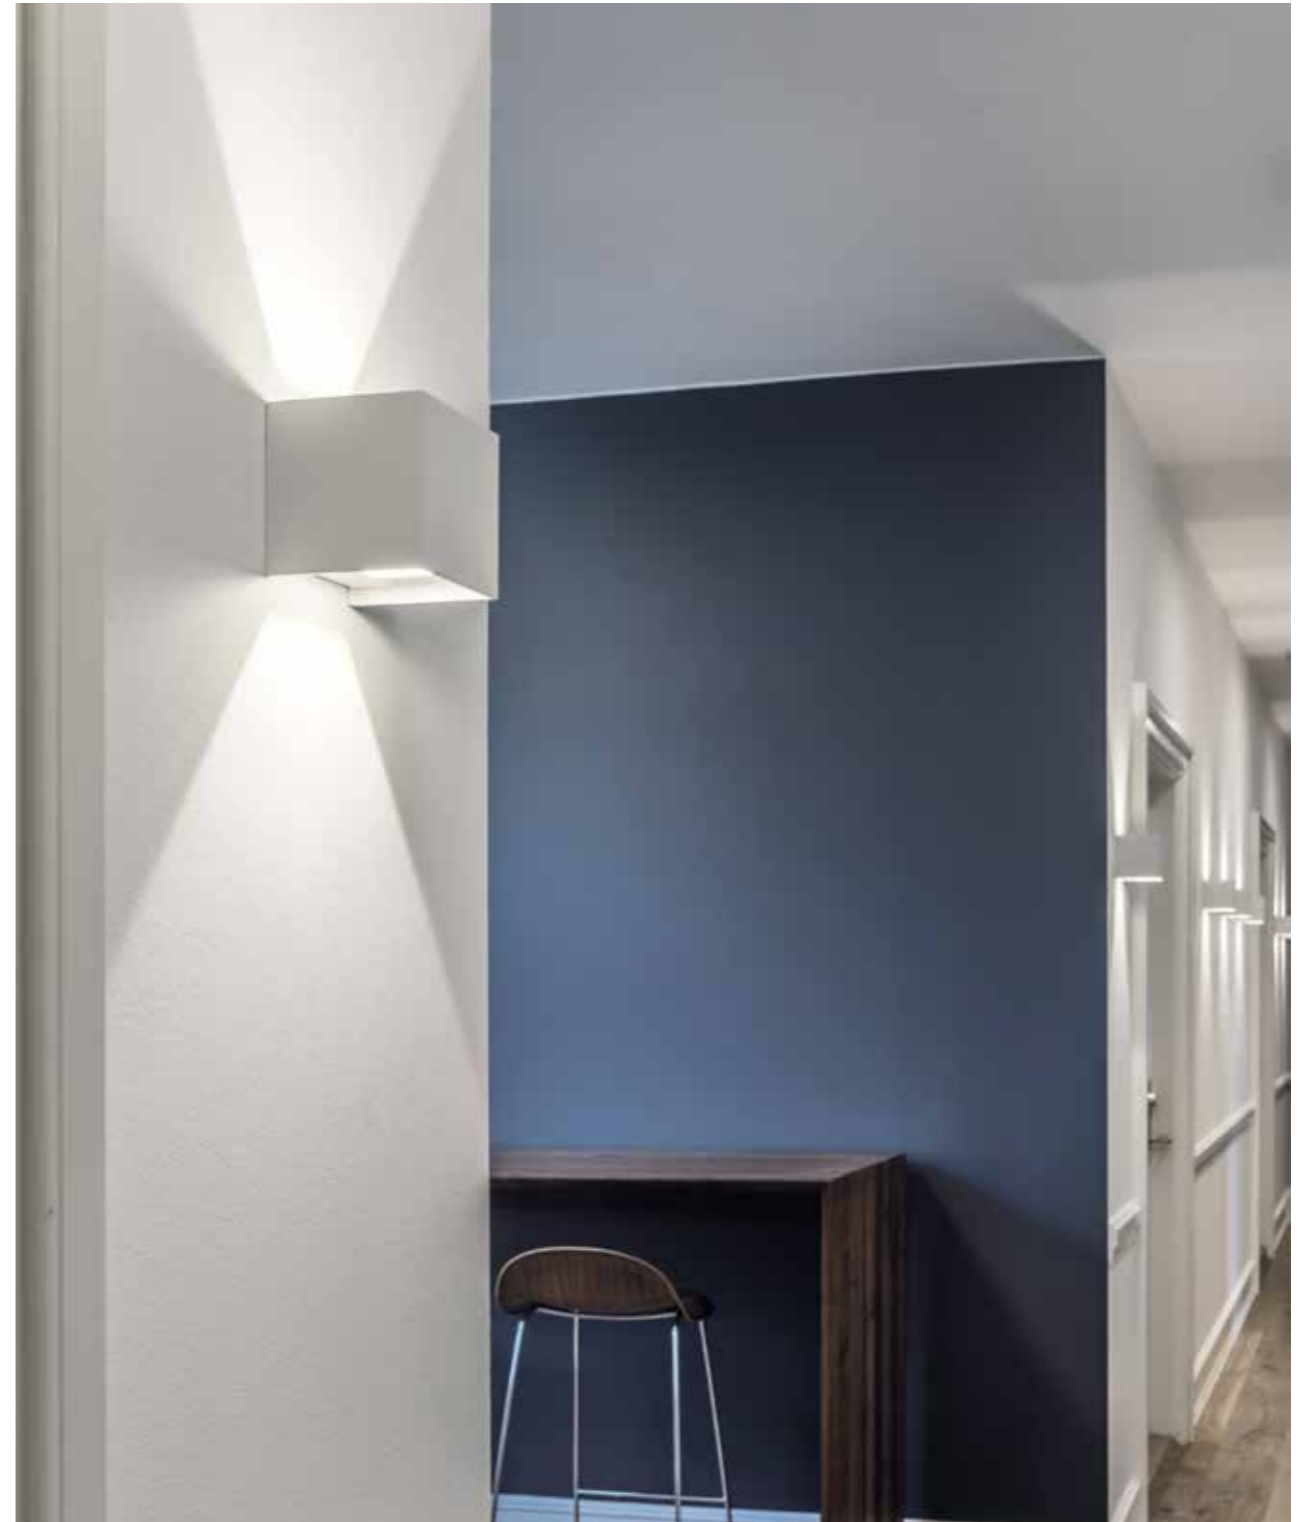

BOX

Design: LP Design Team

BOX

- White - 3000K 261035
- Black - 3000K 261036
- Aluminium* - 3000K 261037
- Black/Gold* - 3000K 261038

2 x 3,2W LED - 230V - IP54 - CRI >90
Lumen - 400lm

BOX MINI

- White - 3000K 261045
- Black - 3000K 261046
- Aluminium* - 3000K 261047
- Black/Gold* - 3000K 261048

2 x 2W LED - 230V - IP54 - CRI >90
Lumen - 180lm

BOX MINI DOWN

- White - 3000K 261040
- Black - 3000K 261041
- Aluminium* - 3000K 261042

4W LED - 230V - IP54 - CRI >90
Lumen - 200lm