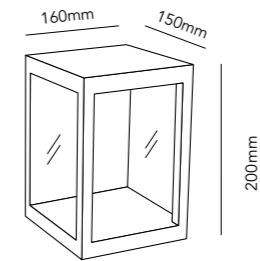

Black - 3000K 257534

15W LED - 230V - IP54 - CRI >90
Lumen - 530lm

reddot award 2019
winner

LANTERN WALL

Design: Marie Holsting

LANTERN W1

Black - 3000K 257513

8W LED - 230V - IP54 - CRI >90
Lumen - 720lm (nominal)