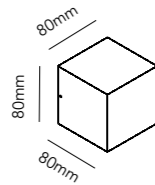

CUBE MINI DOWN LED

Black - 3000K 256205