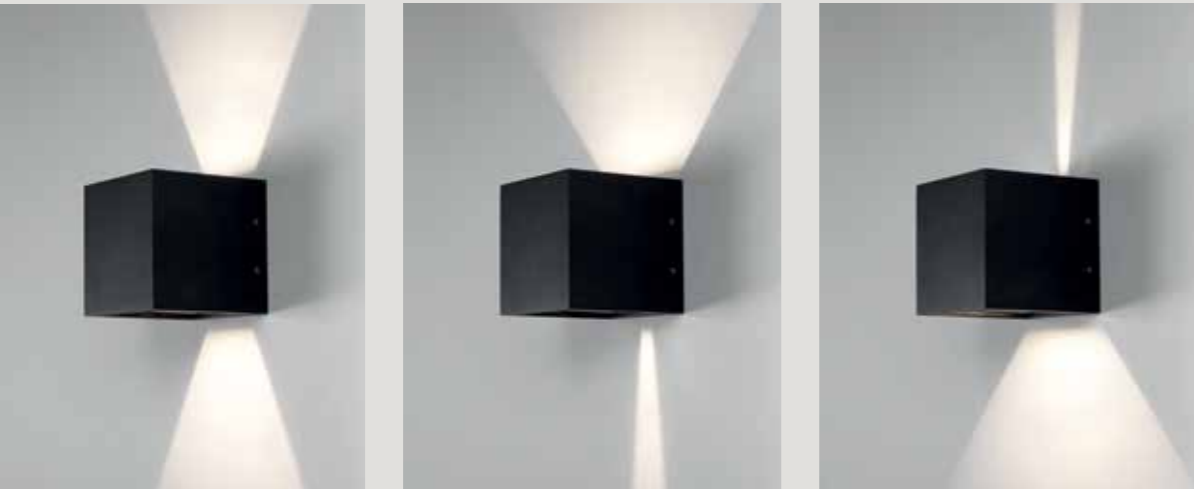

get innovative