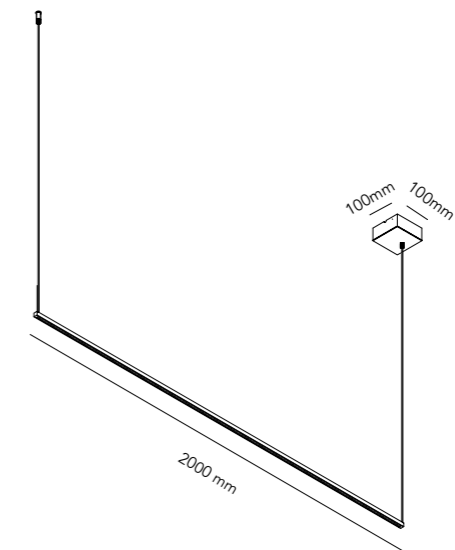

STRIPE

Design: Ronni Gol

STRIPE S1500

White - 2700K 270360
 Black - 2700K 270361

1 x 27W LED - 230V - IP20 - CRI >90
 Lumen - 2430lm (nominal)

STRIPE S2000

White - 2700K 270370
 Black - 2700K 270371

1 x 33W LED - 230V - IP20 - CRI >90
 Lumen - 2970lm (nominal)