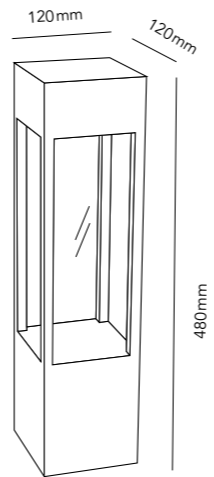

LANTERN G1

Black - 3000K   257526

8W LED - 230V - IP54 - CRI >90
Lumen - 375lm