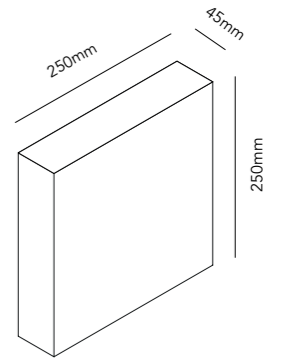

COMPACT DOWN W3

- White - 3000K   256346
- Black - 3000K   256347

6W LED - 230V - IP54 - CRI >90
Lumen - 230lm