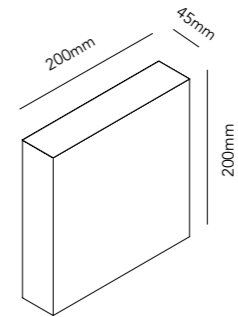

COMPACT DOWN W2

- White - 3000K   256343
- Black - 3000K   256344

6W LED - 230V - IP54 - CRI >90
Lumen - 290lm