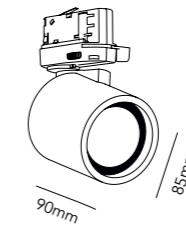

FOCUS+ TRACK 3-PHASE

White - 3000K   261654
Black - 3000K   261655

10W LED - 230V - IP20 - CRI <90
Lumen - 800lm