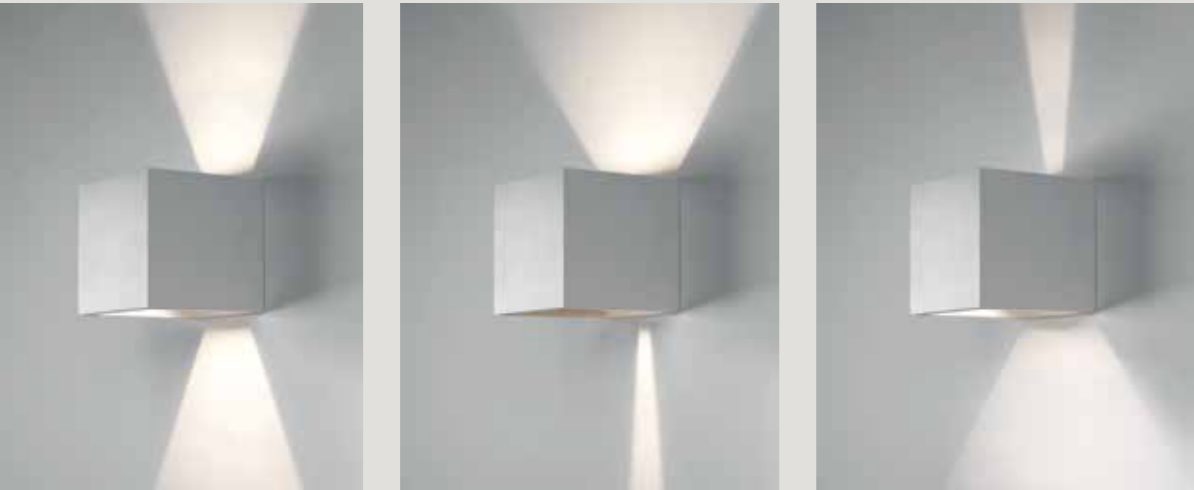

Create your own light