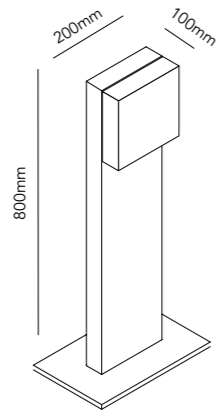

COMPACT GARDEN 2

(prices are incl. lamp)

Black - 3000K Lamp 256344 + Stand 256424
Lumen - 290lm