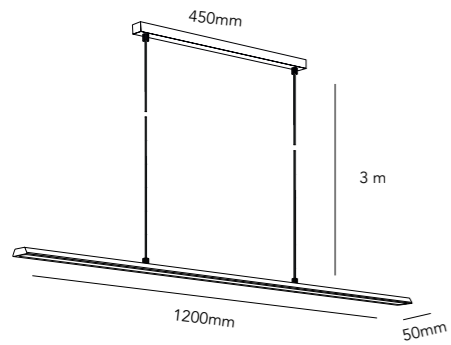

SLIM

Design: Ronni Gol

SLIM S1200

White - 3000K	280280	
Black - 3000K	280281	
White - 2700K	270110	NEW
Black - 2700K	270111	NEW

30W LED - 230V - IP20 - CRI >90
Lumen - 1830lm (3000K) / 1702lm (2700K)