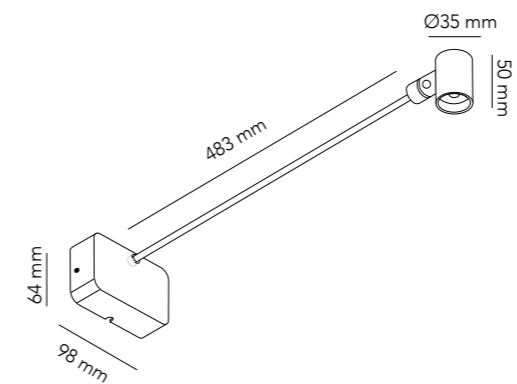

3 x 10W LED - 230V - IP20 - CRI >90
Lumen - 2220lm

FOCUS GALLERY

Design: Ronni Gol

NEW

FOCUS GALLERY

White - 3000K 261670
 Black - 3000K 261671

4,5W LED - 220-240V - IP20 - CRI >90
 Lumen - 450lm (nominal)

FOCUS LINE