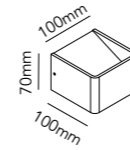

MOOD 1

White - 3000K	261060
Black - 3000K	261062
Black/Gold - 3000K	261063
Aluminium - 3000K	261061
White - 2700K	270080 NEW
Black - 2700K	270081 NEW

4,2W LED - 230V - IP20 - CRI >90
Luminaire lumen - 295lm