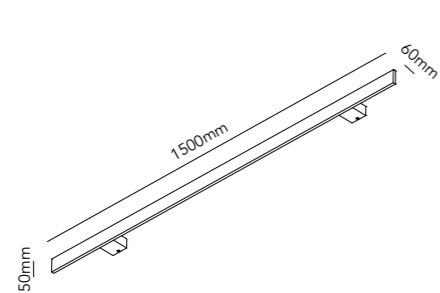

STICK 150

White - 3000K	256504
Black - 3000K	256505
Gold* - 3000K	256507

30W LED - 230V - IP54 - CRI >90
Lumen - 2645lm