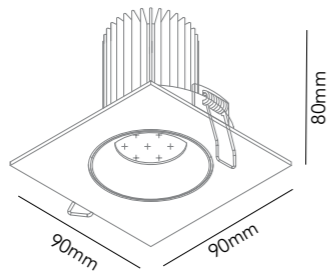

LOGIC

Design: Ronni Gol

LOGIC ROUND

White - 3000K 262140

6W LED - 230V - IP54 - CRI >90
Lumen - 375lm

LOGIC SQUARE

White - 3000K 262141

6W LED - 230V - IP54 - CRI >90
Lumen - 375lm