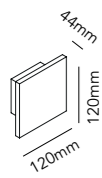

NOHO W1

White - 3000K	256400
Black - 3000K	256401
Gold* - 3000K	256403

5W LED - 230V - IP54 - CRI >90
Lumen - 470lm