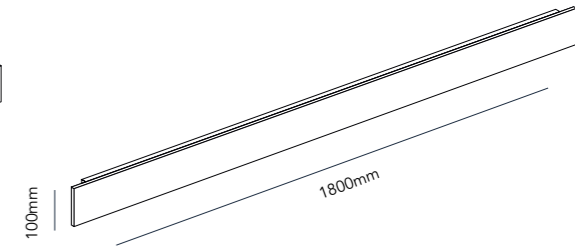

COVER W3

White - 3000K   261260
Black - 3000K   261261

2 x 36W LED - 230V - IP54 - CRI >90
Lumen - 2400lm