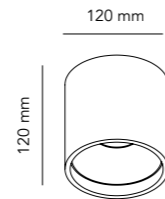

SOLO 3

White - 3000K	259025	
Black/White - 3000K	259026	
White - 2700K	270200	NEW
Black/White - 2700K	270201	NEW

15W LED - 220-240V - IP54 - CRI >90
Lumen (nominal) - 1350lm (3000K) / 1256lm (2700K)