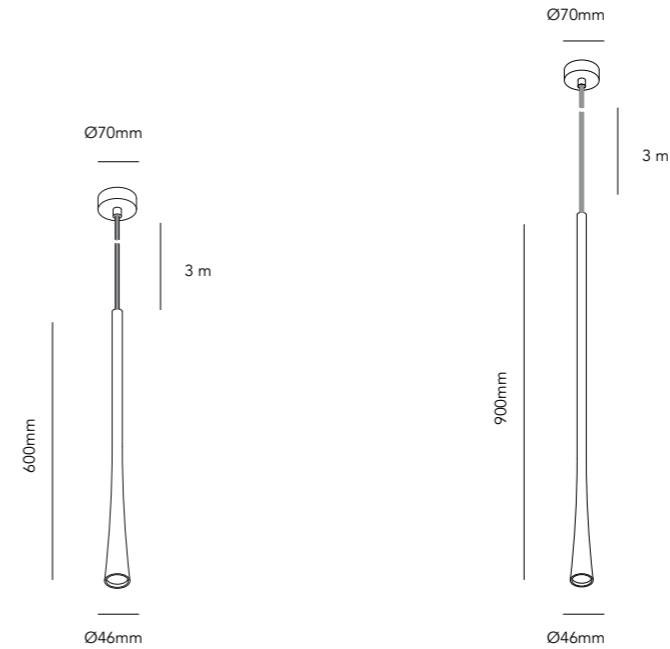

4,5W LED - 230V - IP54 - CRI >90
Lumen - 85lm

DROP

Design: Ronni Gol

See accessories for this product at page 93 (Ceiling bases)

DROP S1

White - 3000K	280260
Black - 3000K	280261
Gold - 3000K	280263

6W LED - 230V - IP20 - CVR >90
Lumen - 200lm