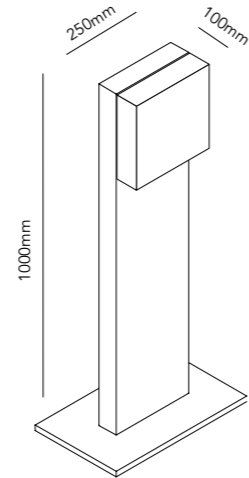

COMPACT GARDEN 3

(prices are incl. lamp)

Black - 3000K Lamp 256347 + Stand 256427
Lumen - 230lm