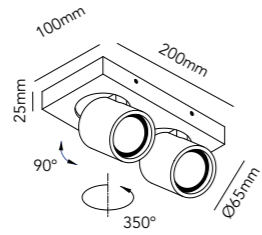

FOCUS 2

White - 3000K	261608	
Black - 3000K	261609	
White - 2700K	270030	NEW
Black - 2700K	270031	NEW

2 x 6W LED - 230V - IP20 - CRI >90
Lumen - 750lm (3000K) / 695lm (2700K)