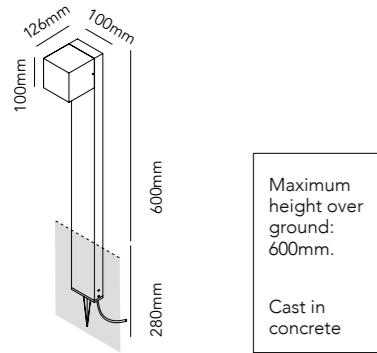

get innovative

CUBE STAND

Design: Ronni Gol

CUBE G9 GARDEN LAMP

(prices are incl. lamp)

Black - Stand 256107 + Lamp 256162

CUBE XL E27 GARDEN LAMP

(prices are incl. lamp)