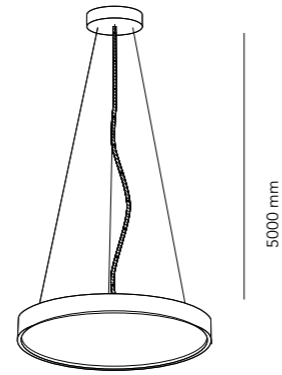

SURFACE

Design: LP Design Team

SUSPENSION KIT 2M

(prices are only for the suspence part)

White - 200mm	257715
Black - 200mm	257716

SUSPENSION KIT 5M

(prices are only for the suspence part)

White - 500mm	257717
Black - 500mm	257718