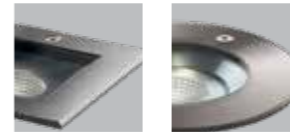

STRIPE

Design: Ronni Gol

STRIPE S1500

White - 2700K 270360
 Black - 2700K 270361

1 x 27W LED - 230V - IP20 - CRI >90
 Lumen - 2430lm (nominal)

STRIPE S2000

White - 2700K 270370
 Black - 2700K 270371

1 x 33W LED - 230V - IP20 - CRI >90
 Lumen - 2970lm (nominal)