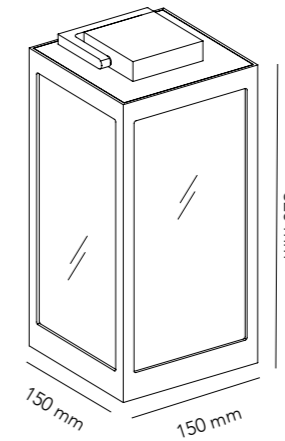

NEW

- LED
- dim.
- IN DOOR
- OUT DOOR
- IP54

Portable lamp with three different lighting levels.
Incl. battery and charger.

LANTERN TABLE T1

White - 2700K 270430
Black - 2700K 270431

6W LED - 230V - IP54 - CRI >90
Battery time: 4-12