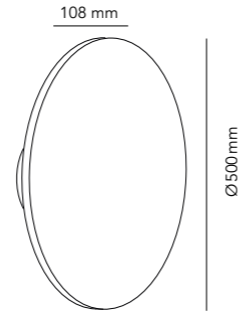

SOHO W5

White - 3000K	256384	
Black - 3000K	256385	
Gold* - 3000K	256387	
White - 2700K	270180	NEW
Black - 2700K	270181	NEW

18W LED - 230V - IP54 - CRI >90
Lumen - 1830lm (3000K) / 1702lm (2700K)

SOHO W1

White - 3000K	256350	
Black - 3000K	256351	
Gold* - 3000K	256353	
White - 2700K	270140	NEW
Black - 2700K	270141	NEW

6W LED - 230V - IP54 - CRI >90
Lumen - 415lm (3000K) / 386lm (2700K)

SOHO W2

Black - 3000K	256361	
White - 3000K	256360	
Gold* - 3000K	256363	
White - 2700K	270150	NEW
Black - 2700K	270151	NEW

8W LED - 230V - IP54 - CRI >90
Lumen - 400lm (3000K) / 372lm (2700K)