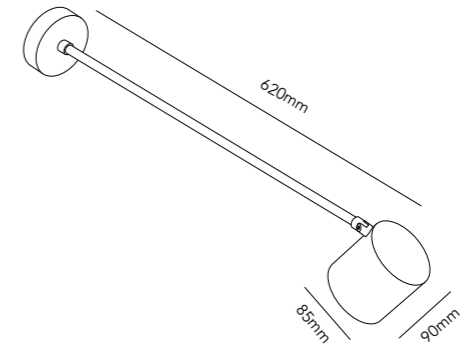

CITY L2

Black - 3000K 257410

10W LED - 230V - IP54 - CRI >90
Lumen - 685lm