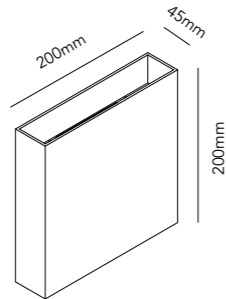

COMPACT UP-DOWN W2

White - 3000K	256335	
Black - 3000K	276336	
White - 2700K	270010	NEW
Black - 2700K	270011	NEW

2 x 6W LED - 230V - IP54 - CRI >90
Lumen - 515lm (3000K) / 479lm (2700K)