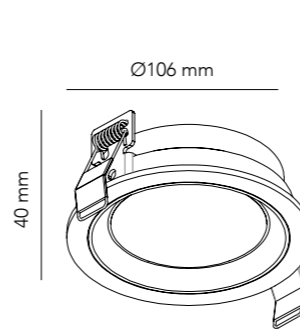

Design: Nital Patel

Including 3 changeable colour rings
- black, white and gold

OPTIC IN 1

White - 2700K	270320
Black - 27000K	270321

6W LED - 230V - IP54 - CRI >90
Lumen - 540lm (nominal)

OPTIC IN 1+

White - 2700K	270330
Black - 2700K	270331