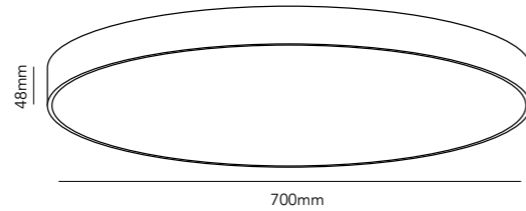

SURFACE 700

White - 3000K	257710
Black - 3000K	257711

56W LED - 230V - IP54 - CRI >90
Lumen - 4025lm