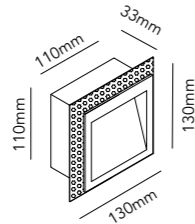

DELI 2

- White - 3000K 260885
- Black - 3000K 260886
- Black/Gold* - 3000K 260887

4,5W LED - 230V - IP54 - CRI >90
Lumen - 85lm