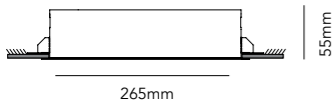

SKY 265

White - 3000K 257720

18W LED - 230V - IP20 - CRI >90
Lumen - 1185lm