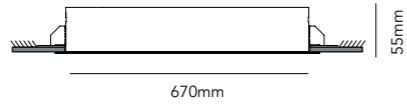

SKY 670

White - 3000K 257729

40W LED - 230V - IP20 - CRI >90
Lumen - 3090lm