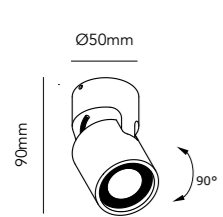

TIP 1

White - 3000K 258910
Black - 3000K 258911

4W LED - 230V - IP20 - CRI >90
Lumen - 235lm