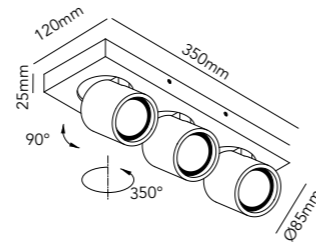

FOCUS+ 3

White - 3000K	261616	
Black - 3000K	261617	

3 x 10W LED - 230V - IP20 - CRI >90
Lumen - 2220lm