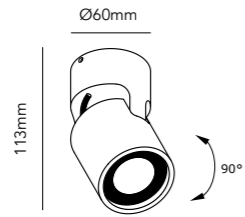

TIP 2

White - 3000K 258915
Black - 3000K 258916

6W LED - 230V - IP20 - CRI >90
Lumen - 380lm