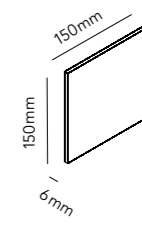

CUBE XL NAMEPLATE

White 256130
Silver 256131
Black 256132