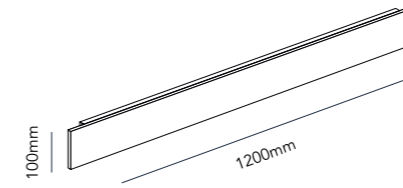

COVER W2

White - 3000K   261255
Black - 3000K   261256

2 x 30W LED - 230V - IP54 - CRI >90
Lumen - 2020 lm