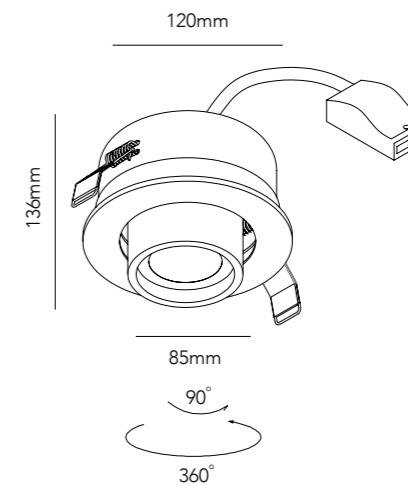

ANGLE+

White - 2700K	270520
Black - 2700K	270521
White - 3000K	261664
Black - 3000K	261665

10W LED - Warm white - 220-240V - IP54
Lumen - 900lm (nominal)