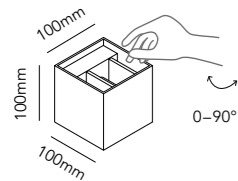

BOX

- White - 3000K 261035
- Black - 3000K 261036
- Aluminium* - 3000K 261037
- Black/Gold* - 3000K 261038

2 x 3,2W LED - 230V - IP54 - CRI >90
Lumen - 400lm