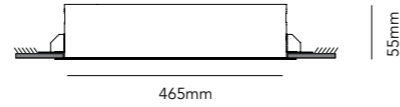

SKY 465

White - 3000K 257726

30W LED - 230V - IP20 - CRI >90
Lumen - 2225lm