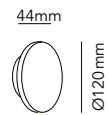

SOHO W1

White - 3000K	256350	
Black - 3000K	256351	
Gold* - 3000K	256353	
White - 2700K	270140	NEW
Black - 2700K	270141	NEW

6W LED - 230V - IP54 - CRI >90
Lumen - 415lm (3000K) / 386lm (2700K)