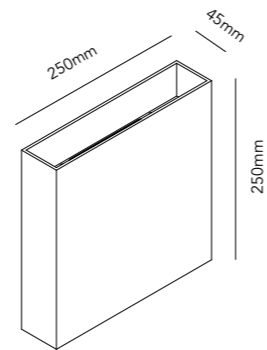

COMPACT UP-DOWN W3

White - 3000K	256337	
Black - 3000K	256338	

2 x 6W LED - 230V - IP54 - CRI >90
Lumen - 645lm