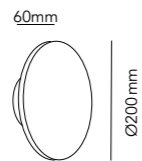

SOHO W2

Black - 3000K	256361	
White - 3000K	256360	
Gold* - 3000K	256363	
White - 2700K	270150	NEW
Black - 2700K	270151	NEW

8W LED - 230V - IP54 - CRI >90
Lumen - 400lm (3000K) / 372lm (2700K)