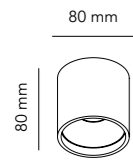

SOLO ROUND

White - 3000K	258990	
Black/White - 3000K	258991	
Black/Gold* - 3000K	258992	
White - 2700K	270210	NEW
Black/White - 2700K	270211	NEW

6W LED - 230V - IP54 - CRI >90
Lumen - 380lm (3000K) / 354lm (2700K)