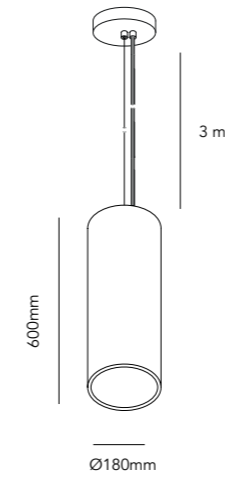

ZERO LED

Design: Ronni Gol

ZERO S+ LED

Black/gold - 3000K 280152

20W + 8W LED - 230V - IP20 - CRI >90
Lumen - 1770lm