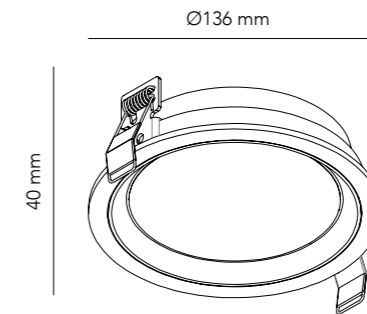

Design: Nital Patel

Including 3 changeable colour rings
- black, white and gold

OPTIC IN 1

White - 2700K	270320
Black - 27000K	270321

6W LED - 230V - IP54 - CRI >90
Lumen - 540lm (nominal)

OPTIC IN 1+

White - 2700K	270330
Black - 2700K	270331