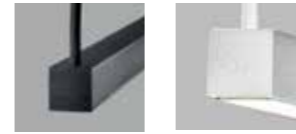

30W LED - 230V - IP54 - CRI >90
Lumen - 2645lm

STICK 180

White - 3000K	256508
Black - 3000K	256509
Gold* - 3000K	256511

36W LED - Warm white - 230V - IP54
Lumen - 3335lm

STICK by Ronni Gol

STRIPE by Ronni Gol