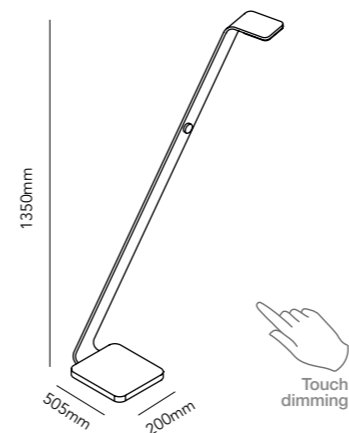

White - 3000K 258915
Black - 3000K 258916

6W LED - 230V - IP20 - CRI >90
Lumen - 380lm

URBAN FLOOR by Ronni Gol

URBAN FLOOR & TABLE

Design: Ronni Gol

Urban has a touch function, with three levels of light

URBAN FLOOR