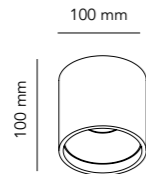

SOLO 2

White - 3000K	259020	
Black/White - 3000K	259021	
White - 2700K	270190	NEW
Black/White - 2700K	270191	NEW

10W LED - 220-240V - IP54 - CRI >90
Lumen (nominal) - 900lm (3000K) / 837lm (2700K)