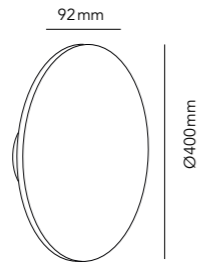

SOHO W4

White - 3000K	256380	
Black - 3000K	256381	
Gold* - 3000K	256383	
White - 2700K	270170	NEW
Black - 2700 K	270171	NEW

15W LED - 230V - IP54 - CRI >90
Lumen - 1465lm (3000K) / 1363lm (2700K)