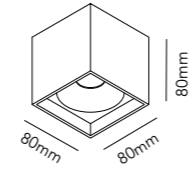

SOLO SQUARE

White - 3000K	258995	
Black/White - 3000K	258996	
Black/Gold* - 3000K	258997	
White - 2700K	270220	NEW
Black/White - 2700K	270221	NEW

6W LED - 230V - IP54 - CRI >90
Lumen - 380lm (3000K) / 354lm (2700K)