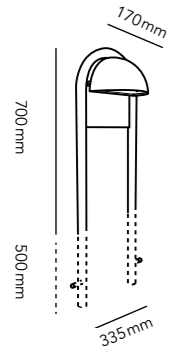

RØRHAT GARDEN LAMP

White 256770*
Black 256771*

RØRHAT GARDEN LAMP XL

White 256780**
Black 256781**

* Post only. To complete lamp post, order lamp and cover plate at pages 168 and 173. Maximum height over ground: 700mm

** Post only. To complete lamp post, order lamp and cover plate at pages 168 and 173. Maximum height over ground: 1000mm

Galvanized 256772*

Galvanized 256782**

Copper raw 256773*

Copper raw 256783**