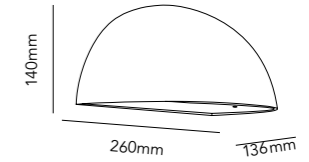

RØRHAT LED

White - 3000K 256720
Black - 3000K 256721

10,5W LED - 230V - IP23 - CRI >80
Lumen - 333lm

Galvanized - 3000K 256722

10,5W LED - 230V - IP23 - CRI >80
Lumen - 333lm

Copper - 3000K 256724
Copper raw - 3000K 256723
Brass - 3000K 256725
Chrome - 3000K 256726
Stainless steel - 3000K 256727

10,5W LED - 230V - IP23 - CRI >80
Lumen - 333lm