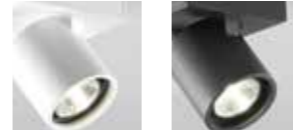

FOCUS

Design: Ronni Gol