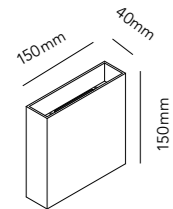

COMPACT

Design: Ronni Gol

COMPACT UP-DOWN W1

White - 3000K	256330	
Black - 3000K	256331	
White - 2700K	270000	NEW
Black - 2700K	270001	NEW

2 x 3W LED - 230V - IP54 - CRI >90
Lumen - 380lm (3000K) / 354lm (2700K)