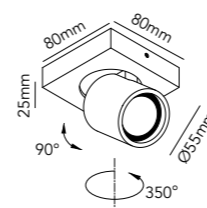

FOCUS MINI 1

White - 3000K	261600	
Black - 3000K	261601	
White - 2700K	270040	NEW
Black - 2700K	270041	NEW

4W LED - 230V - IP20 - CRI >90
Lumen - 270lm (3000K) / 251lm (2700K)