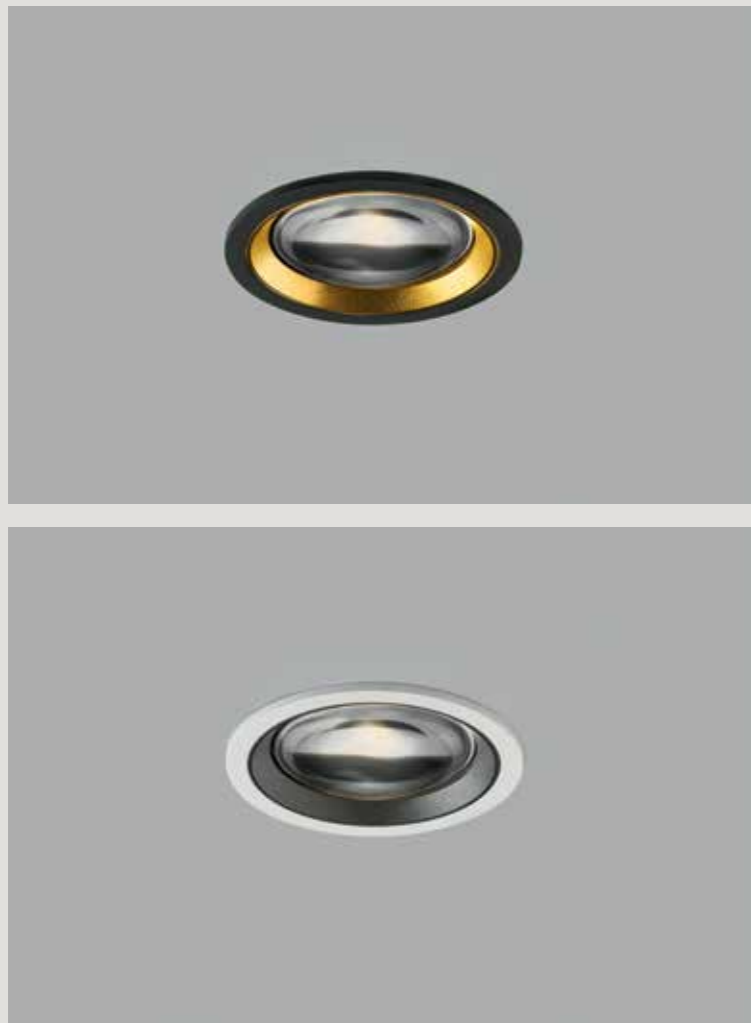

OPTIC IN

Design: Nital Patel

Including 3 changeable colour rings
- black, white and gold

OPTIC IN 1

White - 2700K	270320
Black - 27000K	270321

6W LED - 230V - IP54 - CRI >90
Lumen - 540lm (nominal)

OPTIC IN 1+

White - 2700K	270330
Black - 2700K	270331

10W LED - 230V - IP54 - CRI >90
Lumen - 900lm (nominal)