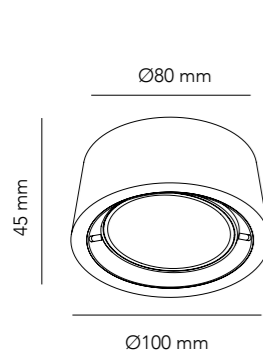

NOHO W5

White - 3000K	256416
Black - 3000K	256417
Gold* - 3000K	256418

18W LED - 230V - IP54 - CRI >90
Lumen - 1840lm

OPTIC OUT by Nital Patel

OPTIC OUT

Design: Nital Patel

NEW

Including 3 changeable colour rings
- black, white and gold