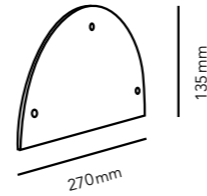

RØRHAT COVER PLATE

White 256790
Black 256791

Cover plate for use when fixing only one lamp

RØRHAT MOUNTING KIT

Mounting kit 256799

For use when fixing two lamps on one post

Galvanized 256792

Cover plate for use when fixing only one lamp

Copper raw 256793

Cover plate for use when fixing only one lamp