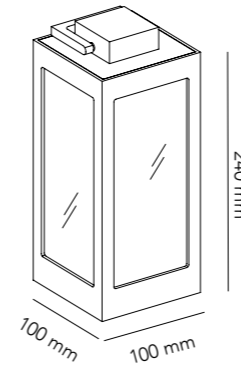

LANTERN TABLE T1

White - 2700K   270430
Black - 2700K   270431

6W LED - 230V - IP54 - CRI >90
Battery time: 4-12