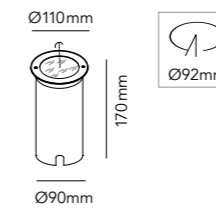

SUB ROUND

Stainless steel 3000K 256951

6W LED - 230V - IP67 - CRI >90
Lumen - 540lm (nominal)