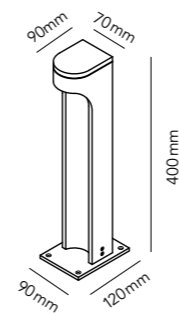

BRONX

Design: LP Design Team

LED

dimm.

IN DOOR

OUT DOOR

IP54

BRONX

Black - 3000K 256290

7W LED - 230V - IP54 - CRI >90
Lumen - 540lm