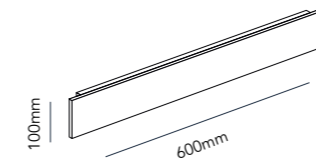

COVER W1

White - 3000K   261250
Black - 3000K   261251

2 x 15W LED - 230V - IP54 - CRI >90
Lumen - 1000lm