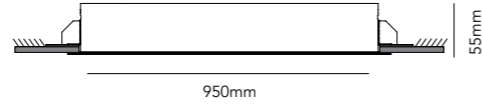

SKY 950

White - 3000K 257732

80W LED - 230V - IP20 - CRI >90
Lumen - 5525lm