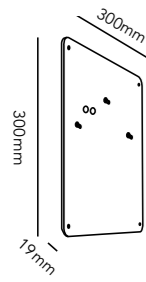

10,5W LED - 230V - IP23 - CRI >80
Lumen - 333lm

RØRHAT WALL MOUNT

White	256730
Black	256731

30 x 30 cm - to be completed with lamp

Galvanized	256732
------------	--------

30 x 30 cm - to be completed with lamp