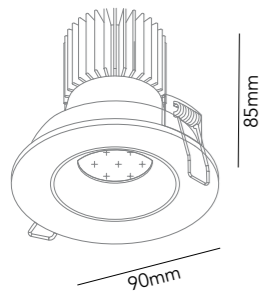

LOGIC ROUND

White - 3000K   262140

6W LED - 230V - IP54 - CRI >90
Lumen - 375lm