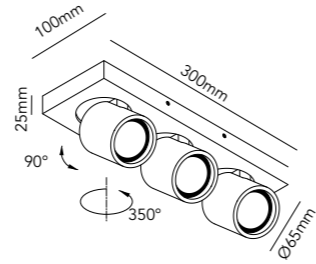

FOCUS 3

White - 3000K	261614	
Black - 3000K	261615	

3 x 6W LED - 230V - IP20 - CRI >90
Lumen - 1125lm