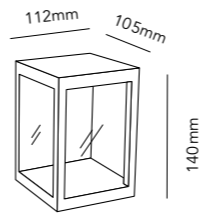

Black - 3000K 257534

15W LED - 230V - IP54 - CRI >90
Lumen - 530lm

reddot award 2019
winner

LANTERN WALL

Design: Marie Holsting

LANTERN W1

Black - 3000K 257513

8W LED - 230V - IP54 - CRI >90
Lumen - 720lm (nominal)