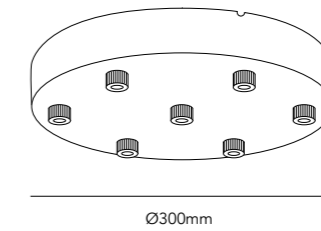

CEILING BASE Ø300, 7 PENDANTS

White 280533
Black 280534