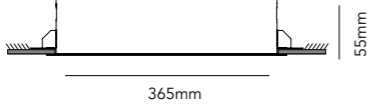

SKY 365

White - 3000K 257723

24W LED - 230V - IP20 - CRI >90
Lumen - 1645lm