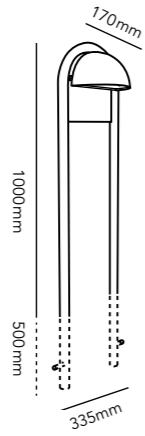

RØRHAT GARDEN LAMP

White 256770*
Black 256771*

RØRHAT GARDEN LAMP XL

White 256780**
Black 256781**

* Post only. To complete lamp post, order lamp and cover plate at pages 168 and 173. Maximum height over ground: 700mm

** Post only. To complete lamp post, order lamp and cover plate at pages 168 and 173. Maximum height over ground: 1000mm

Galvanized 256772*

Galvanized 256782**

Copper raw 256773*

Copper raw 256783**