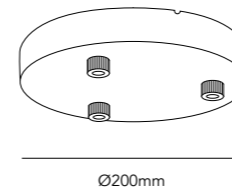

CEILING BASE Ø200, 3 PENDANTS

White 280530
Black 280531