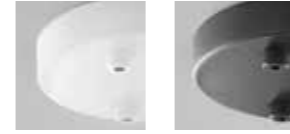

DROP S2

White - 3000K	280264
Black - 3000K	280265
Gold - 3000K	280267

6W LED - 230V - IP20 - CVR >90
Lumen - 200lm

CEILING BASES

Design: LP Design Team

CEILING BASE L1000, 3 PENDANTS

White 280540
Black 280541