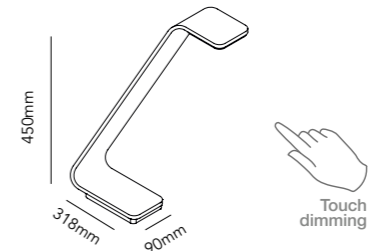

URBAN T45

White - 3000K   281060
Black - 3000K   281062

11W LED - 230V - IP20 - CRI >90
Lumen - 630lm