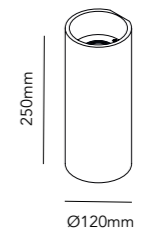

ZERO W3

White - 3000K	257320
Black - 3000K	257321

2 x 10W LED - 230V - IP54 - CRI >90
Lumen - 1390lm