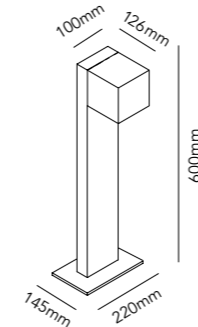

Black - Stand 256127 + Lamp 256172

CUBE LED GARDEN LAMP

(prices are incl. lamp)

Black - Stand 256107 + Lamp 256192

CUBE XL LED GARDEN LAMP

(prices are incl. lamp)

Black - Stand 256127 + Lamp 256197

CUBE G9 GROUND LAMP