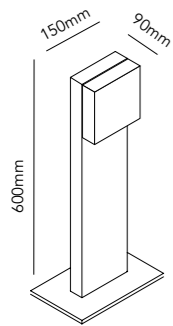

6W LED - 230V - IP54 - CRI >90
Lumen - 230lm

Highest Quality

COMPACT STAND

Design: Ronni Gol

- LED
- dim.
- IN DOOR
- OUT DOOR
- IP54

COMPACT GARDEN 1

(prices are incl. lamp)

Black - 3000K Lamp 256341 + Stand 256421
Lumen - 190lm