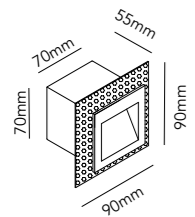

DELI 1

- White - 3000K 260880
- Black - 3000K 260881
- Black/Gold* - 3000K 260882

4,5W LED - 230V - IP54 - CRI >90
Lumen - 160lm