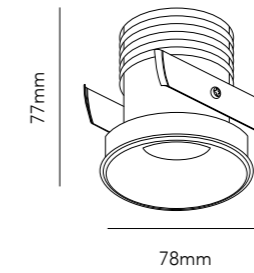

LOTUS 2

Matt Acrylic - 2700K 270501
White - 2700K 270300
Black - 2700K 270301

8W LED - 220-240V - IP54 - CRI >90
Lumen - 720lm (nominal)