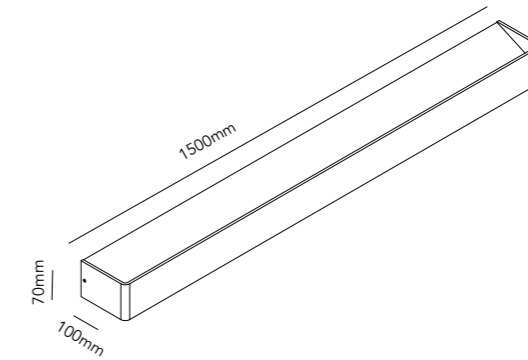

MOOD 5

White - 3000K	261107

32W LED - 230V - IP20 - CRI >90
Luminaire lumen - 3050lm