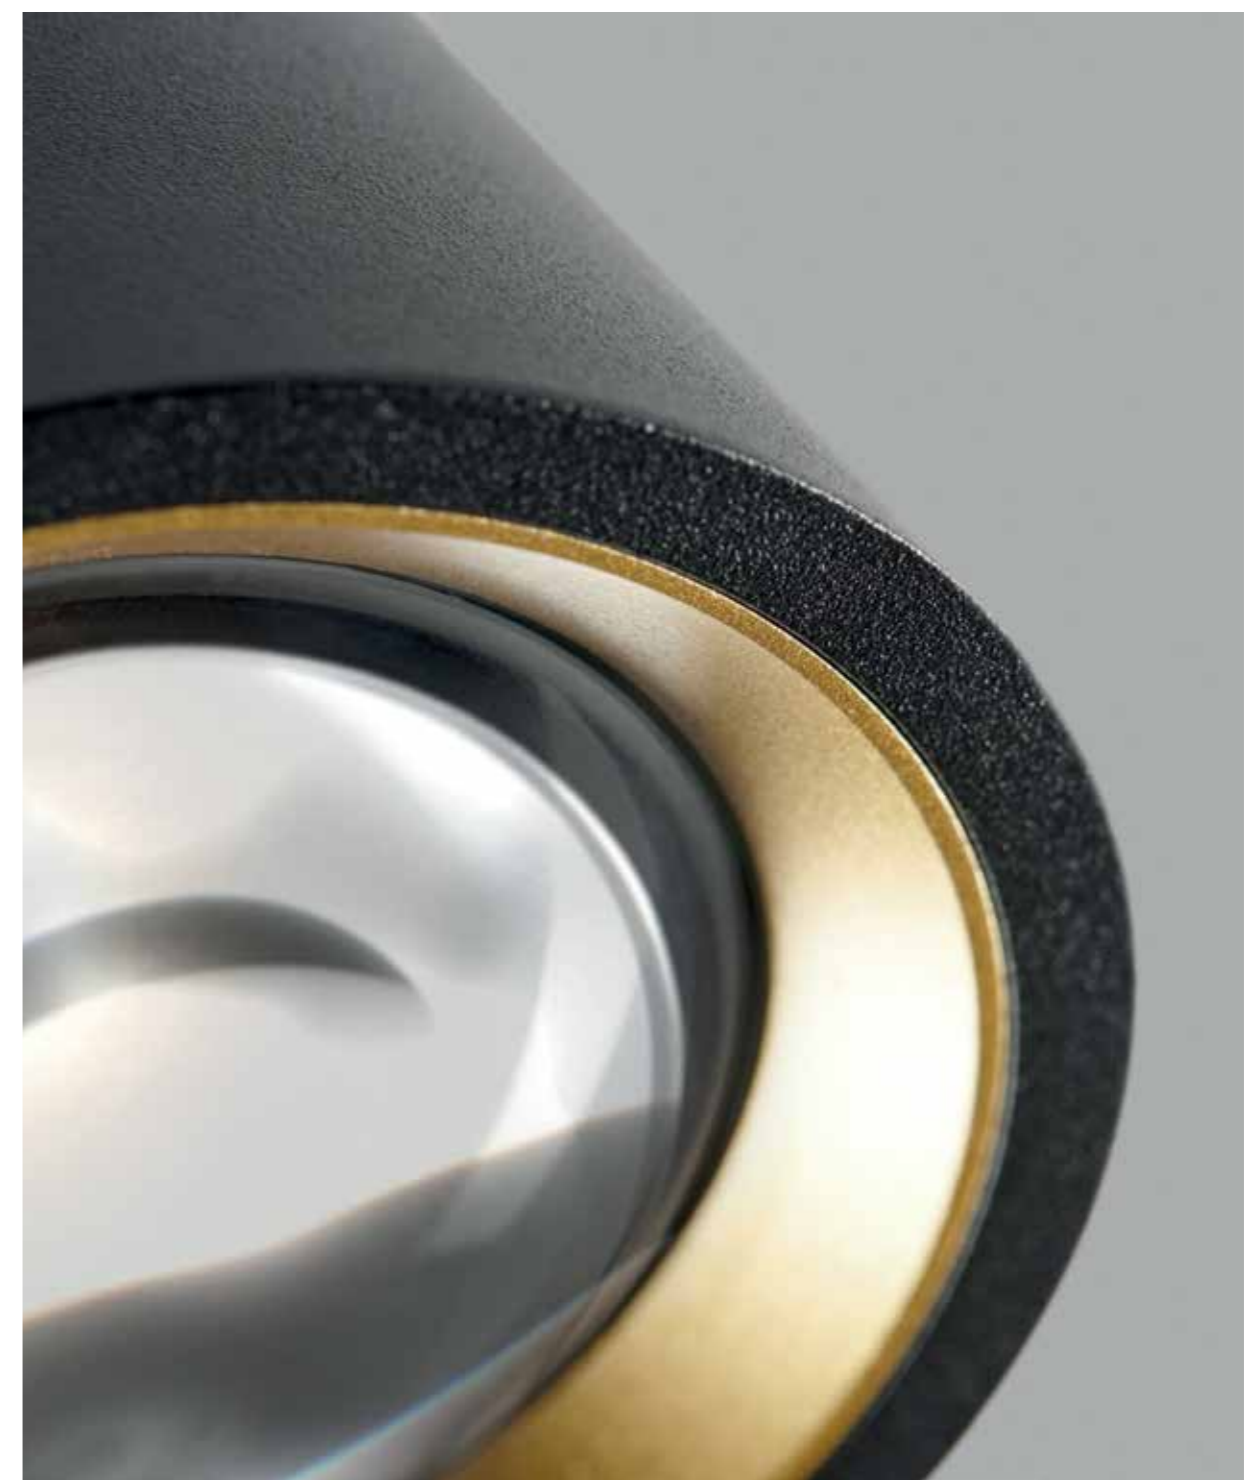

OPTIC OUT by Nital Patel