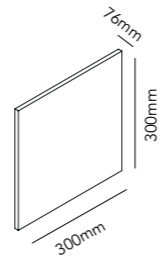

NOHO W3

White - 3000K	256408
Black - 3000K	256409
Gold* - 3000K	256411

9W LED - 230V - IP54 - CRI >90
Lumen - 670lm