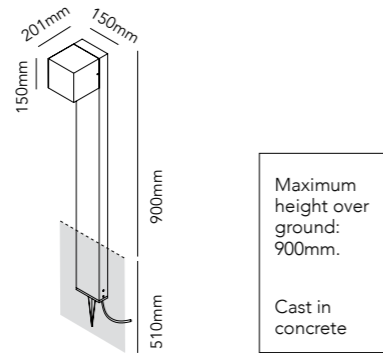

get innovative

CUBE STAND

Design: Ronni Gol

CUBE G9 GARDEN LAMP

(prices are incl. lamp)

Black - Stand 256107 + Lamp 256162

CUBE XL E27 GARDEN LAMP

(prices are incl. lamp)