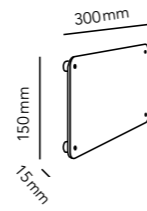

RØRHAT NAMEPLATE

White	256750
Black	256751

15 x 30 cm

Galvanized	256752

15 x 30 cm

Copper raw	256753
Stainless steel	256757

15 x 30 cm