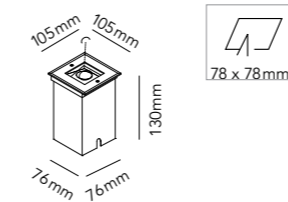

SUB SQUARE

Stainless steel - 3000K 256956

6W LED - 230V - IP67 - CRI >90
Lumen - 540lm (nominal)