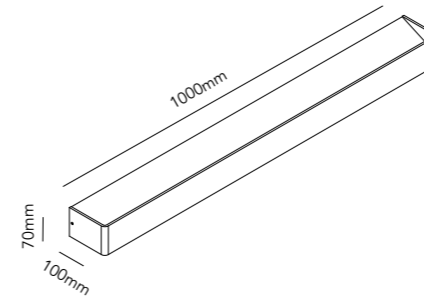

MOOD 4

White - 3000K	261075
Black - 3000K	261077

25W LED - 230V - IP20 - CRI >90
Luminaire lumen - 2235lm