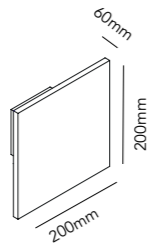

NOHO W2

White - 3000K	256404
Black - 3000K	256405
Gold* - 3000K	256407

7W LED - 230V - IP54 - CRI >90
Lumen - 680lm