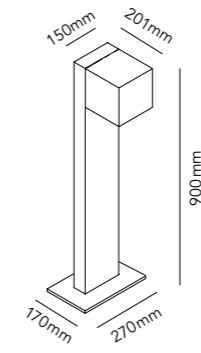

CUBE XL E27 GROUND LAMP

(prices are incl. lamp)

Black - Stand 256238 + Lamp 256172

CUBE LED GROUND LAMP

(prices are incl. lamp)

Black - Stand 256232 + Lamp 256192

CUBE XL LED GROUND LAMP

(prices are incl. lamp)

Black - Stand 256238 + Lamp 256197