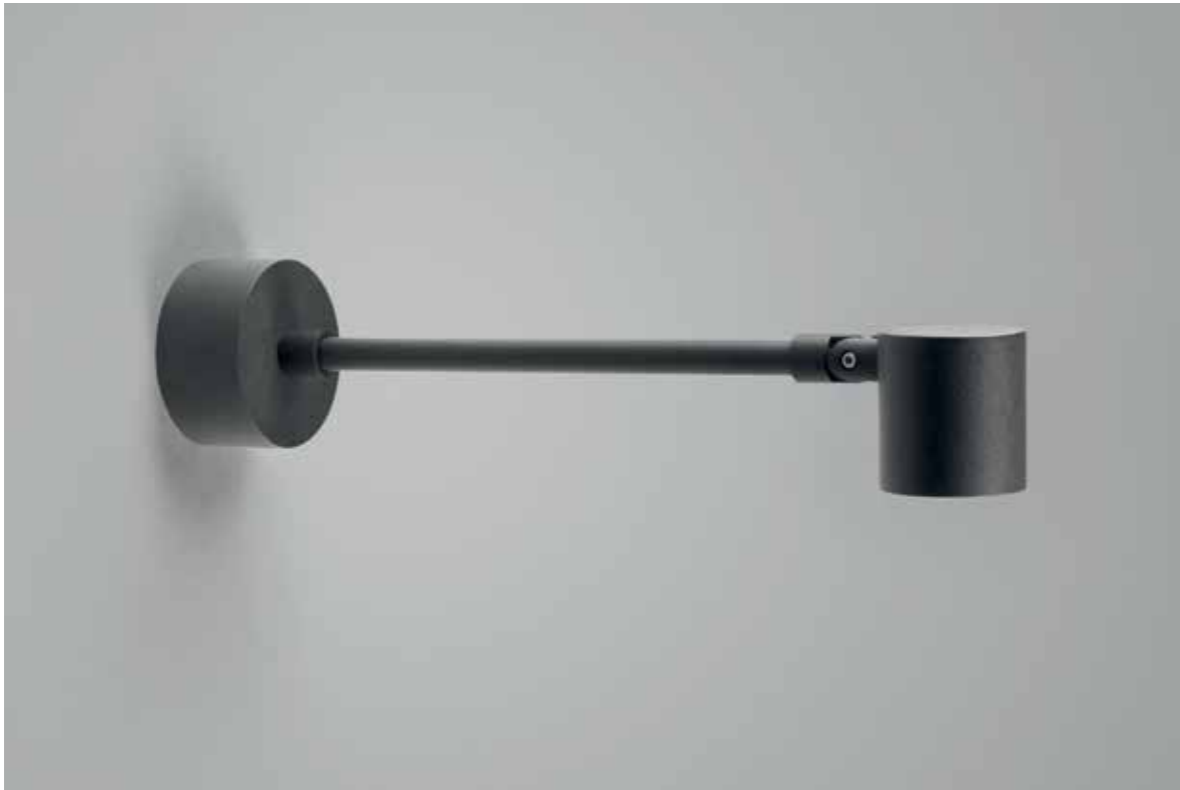

CITY LONG

Design: Ronni Gol

CITY L1

Black - 3000K 257408

6W LED - 230V - IP54 - CRI >90
Lumen - 405lm