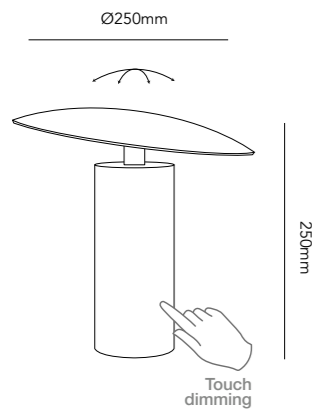

MADISON TABLE 1

White - 3000K 255000
Black/gold - 3000K 255001

9W LED - 230V - IP20 - CRI >90
Lumen - 450lm