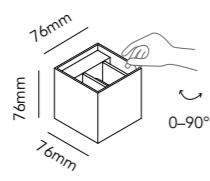

BOX MINI

- White - 3000K 261045
- Black - 3000K 261046
- Aluminium* - 3000K 261047
- Black/Gold* - 3000K 261048

2 x 2W LED - 230V - IP54 - CRI >90
Lumen - 180lm