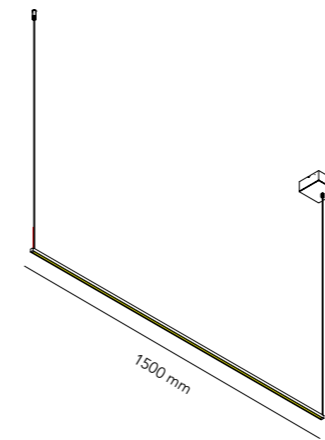

STRIPE S1500

White - 2700K   270360
Black - 2700K   270361

1 x 27W LED - 230V - IP20 - CRI >90
Lumen - 2430lm (nominal)