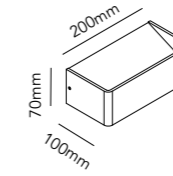

MOOD 2

White - 3000K	261065
Black - 3000K	261067
Black/Gold - 3000K	261068
Aluminium - 3000K	261066
White - 2700K	270090 NEW
Black - 2700K	270091 NEW

6W LED - 230V - IP20 - CRI >90
Luminaire lumen - 630lm