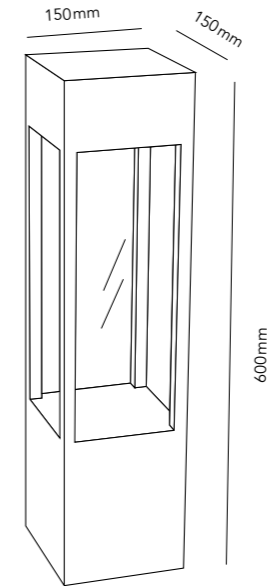

LANTERN G2

Black - 3000K   257530

12W LED - 230V - IP54 - CRI >90
Lumen - 745lm