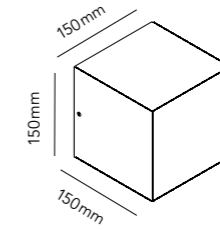

CUBE XL DOWN LED

White - 3000K 256195
Silver - 3000K 256196
Black - 3000K 256197