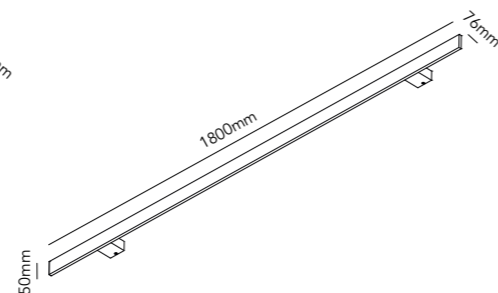

STICK 180

White - 3000K	256508
Black - 3000K	256509
Gold* - 3000K	256511

36W LED - Warm white - 230V - IP54
Lumen - 3335lm