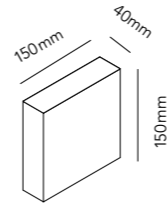

COMPACT DOWN W1

- White - 3000K   256340
- Black - 3000K   256341

3W LED - 230V - IP54 - CRI >90
Lumen - 190lm