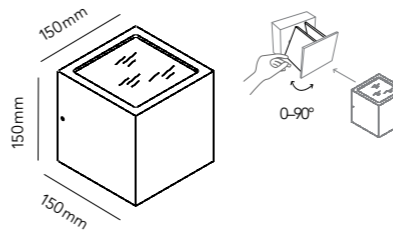

2 x 3,2W LED - 230V - IP54 - CRI >90
 Lumen - 440lm

CUBE DOWN LED

White - 3000K 256190
 Silver - 3000K 256191
 Black - 3000K 256192

3,2W LED - 230V - IP54 - CRI >90
 Lumen - 190lm

CUBE NAMEPLATE

White 256110
 Silver 256111
 Black 256112