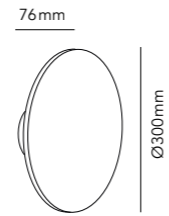

SOHO W3

White - 3000K	256370	
Black - 3000K	256371	
Gold* - 3000K	256373	
White - 2700K	270160	NEW
Black - 2700K	270161	NEW

11W LED - 230V - IP54 - CRI >90
Lumen - 575lm (3000K) / 535lm (2700K)