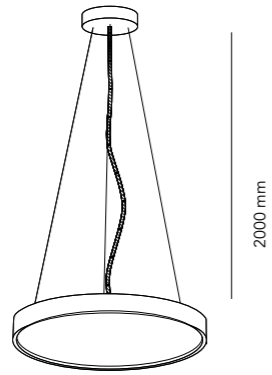

SURFACE

Design: LP Design Team

SUSPENSION KIT 2M

(prices are only for the suspence part)

White - 200mm	257715
Black - 200mm	257716

SUSPENSION KIT 5M

(prices are only for the suspence part)

White - 500mm	257717
Black - 500mm	257718