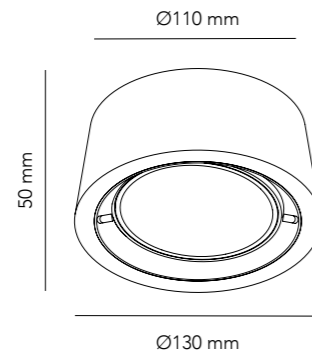

OPTIC OUT 1+

White/Black - 2700K 270350
Black/White - 2700K 270351

10W LED - 230V - IP54 - CRI >90
Lumen - 837lm (nominal)