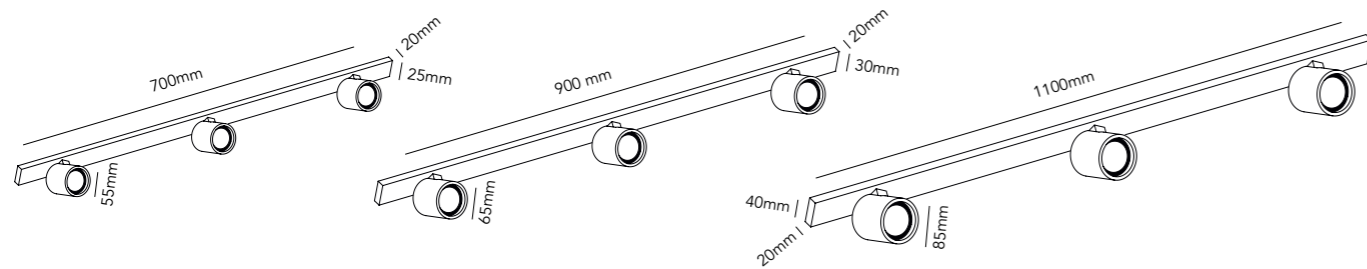

FOCUS LINE

Design: Ronni Gol

FOCUS MINI L700

White - 3000K	261640	
Black - 3000K	261641	
White - 2700 K	270260	NEW
Black - 2700 K	270261	NEW

3 x 4W LED - 230V - IP20 - CRI >90
Lumen - 810lm (3000K) / 753lm (2700K)

FOCUS L900

White - 3000K	261642	
Black - 3000K	261643	
White - 2700K	270270	NEW
Black - 2700K	270271	NEW

3 x 6W LED - 230V - IP20 - CRI >90
Lumen - 1125lm (3000K) / 1046lm (2700K)

FOCUS+ L1100

White - 3000K	261644	
Black - 3000K	261645	
White - 2700K	270280	NEW
Black - 2700K	270281	NEW

3 x 10W LED - 230V - IP20 - CRI >90
Lumen - 2220lm (3000K) / 2065lm (2700K)