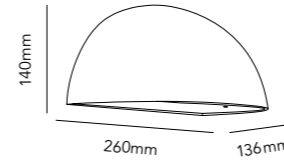

RØRHAT ENERGY SAVER

White 256700
Black 256701

2 x 9W - G23 - 230V - IP23

Galvanized 256702

2 x 9W - G23 - 230V - IP23

Copper raw 256703
Copper 250704
Brass 256705
Chrome 256706
Stainless steel 256707

2 x 9W - G23 - 230V - IP23