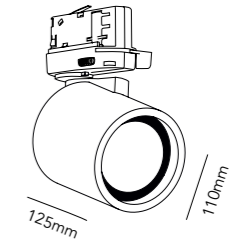

FOCUS PRO TRACK 3-PHASE

White - 3000K   261656
Black - 3000K   261657

20W LED - 220-240V - IP20 - CRI <90
Lumen - 1800lm (nominal)