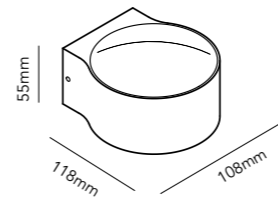

ORBIT

White - 3000K	256310
Black - 3000K	256311

2 x 4W LED - 230V - IP54 - CRI >90
Lumen - 330lm