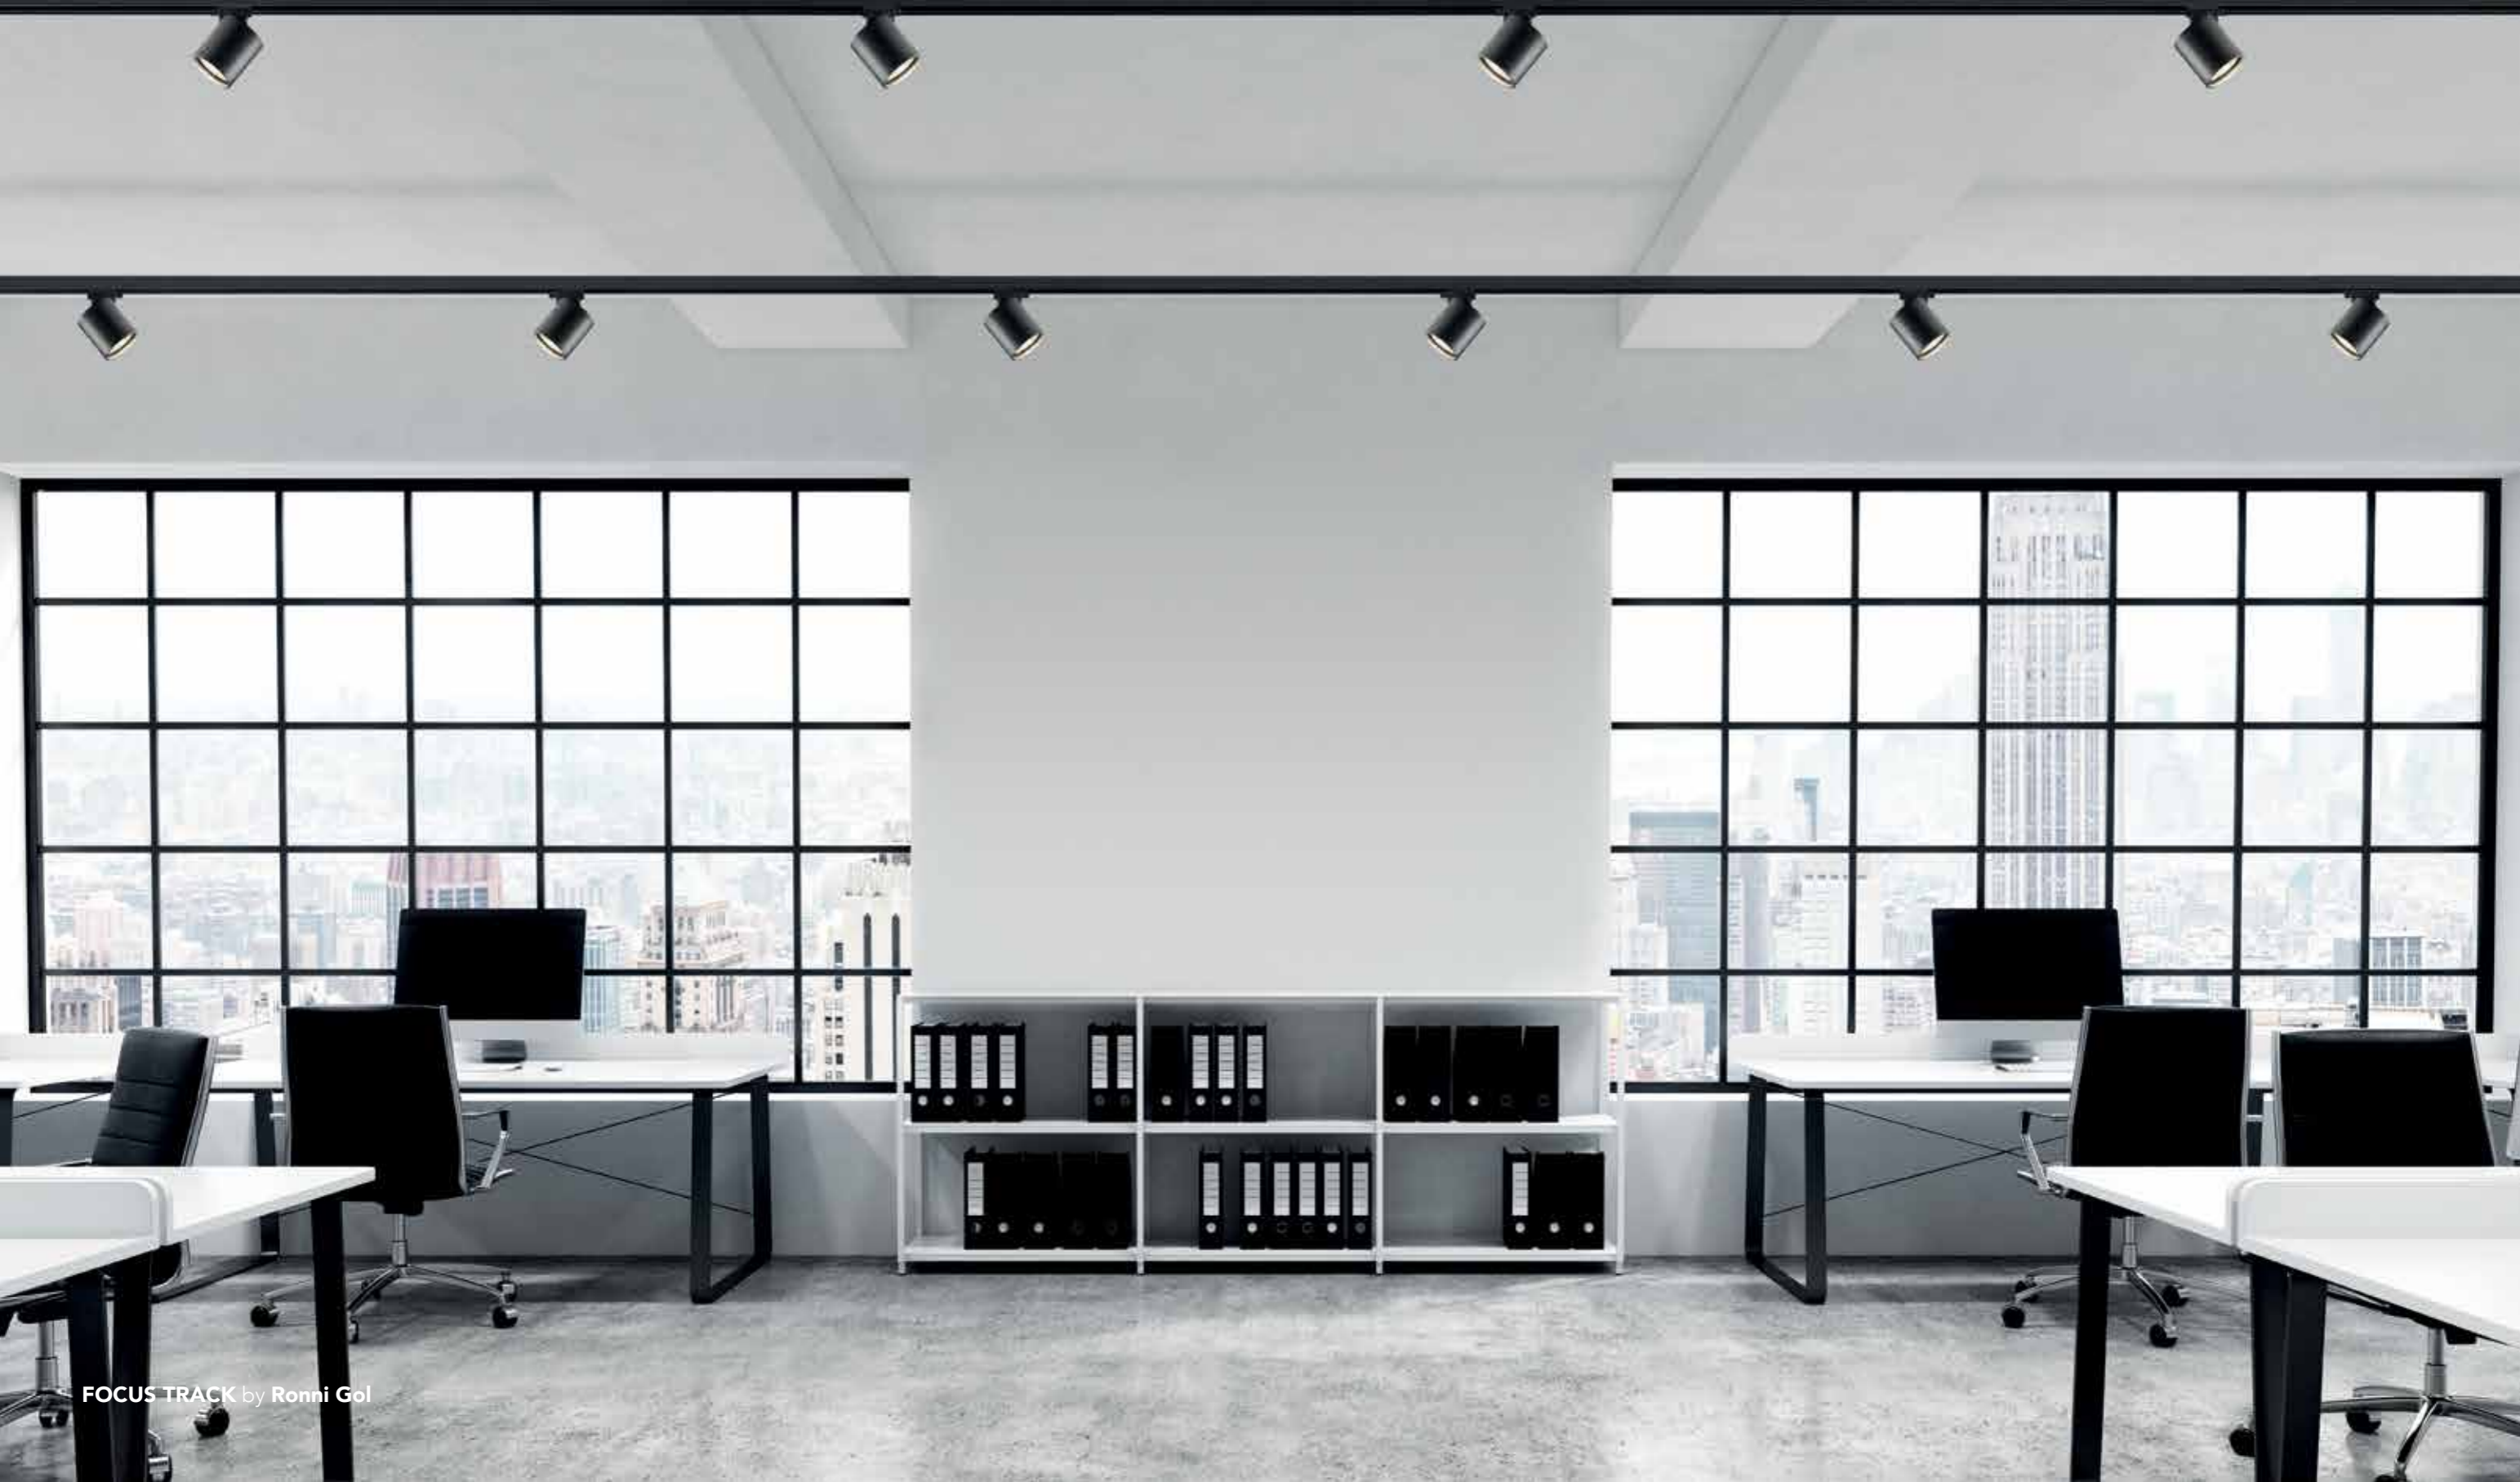

20W LED - 220-240V - IP20 - CRI <90
Lumen - 1800lm (nominal)

34-37

BLOW

Designer: Marie Holsting
Comes in smoke/black
3 different sizes

88-89

DELI

Designer: Ronni Gol
Comes in white, black & black/gold
2 different sizes