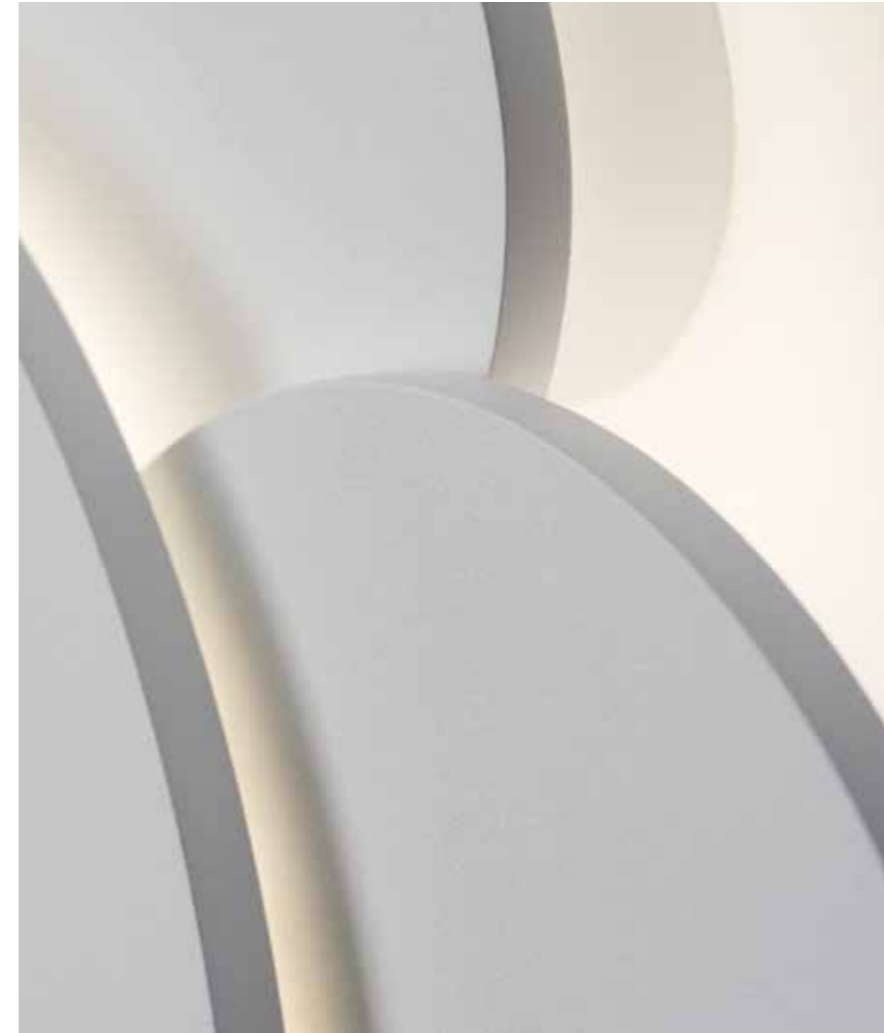

SOHO

Design: Ronni Gol

*Gold color for indoor use only

SOHO W4

White - 3000K	256380	
Black - 3000K	256381	
Gold* - 3000K	256383	
White - 2700K	270170	NEW
Black - 2700 K	270171	NEW

15W LED - 230V - IP54 - CRI >90
Lumen - 1465lm (3000K) / 1363lm (2700K)

SOHO W5

White - 3000K	256384	
Black - 3000K	256385	
Gold* - 3000K	256387	
White - 2700K	270180	NEW
Black - 2700K	270181	NEW

18W LED - 230V - IP54 - CRI >90
Lumen - 1830lm (3000K) / 1702lm (2700K)

SOHO W1

White - 3000K	256350	
Black - 3000K	256351	
Gold* - 3000K	256353	
White - 2700K	270140	NEW
Black - 2700K	270141	NEW

6W LED - 230V - IP54 - CRI >90
Lumen - 415lm (3000K) / 386lm (2700K)

SOHO W2

Black - 3000K	256361	
White - 3000K	256360	
Gold* - 3000K	256363	
White - 2700K	270150	NEW
Black - 2700K	270151	NEW

8W LED - 230V - IP54 - CRI >90
Lumen - 400lm (3000K) / 372lm (2700K)

SOHO W3

White - 3000K	256370	
Black - 3000K	256371	
Gold* - 3000K	256373	
White - 2700K	270160	NEW
Black - 2700K	270161	NEW

11W LED - 230V - IP54 - CRI >90
Lumen - 575lm (3000K) / 535lm (2700K)