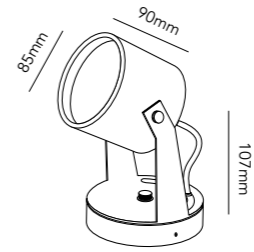

CITY 2

Black - 3000K   257402

10W LED - 230V - IP54 - CRI >90
Lumen - 665lm

CITY SPIKE

Black   257406