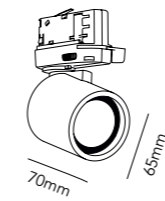

3 x 10W LED - 230V - IP20 - CRI >90
Lumen - 2220lm (3000K) / 2065lm (2700K)

FOCUS TRACK

Design: Ronni Gol

Included 3-phase track adapter
Suitable for 3-phase track

FOCUS TRACK 3-PHASE

White - 3000K 261652
Black - 3000K 261653