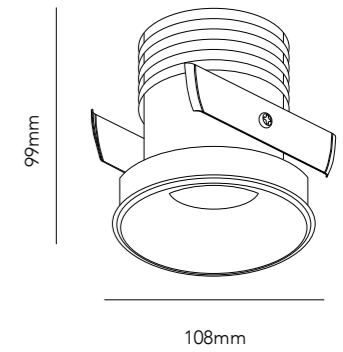

LOTUS 3

Matt Acrylic - 2700K 270502
White - 2700K 270310
Black - 2700K 270311

15W LED - 220-240V - IP54 - CRI >90
Lumen - 1350lm (nominal)