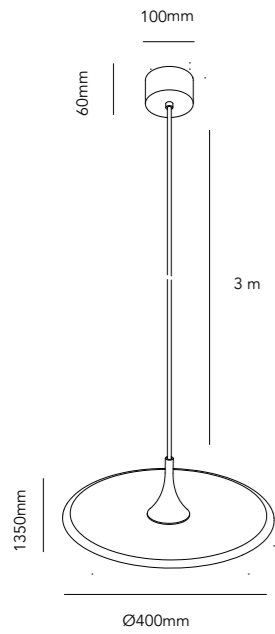

4W LED - 230V - IP54 - CRI >90

**Highest
Quality**

FLAT

Design: Ronni Gol

FLAT

White - 3000K 280400
 Black - 3000K 280401

15W LED - 230V - IP20 - CRI >90
 Lumen - 1560lm

FOCUS