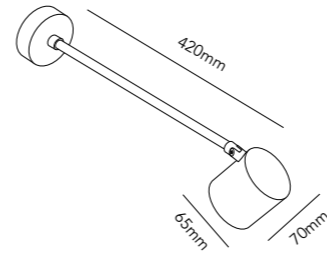

CITY L1

Black - 3000K 257408

6W LED - 230V - IP54 - CRI >90
Lumen - 405lm