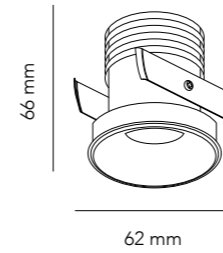

LOTUS 1

Matt Acrylic - 2700K 270500
White - 2700K 270290
Black - 2700K 270291

4W LED - 220-240V - IP54 - CRI >90
Lumen - 360lm (nominal)