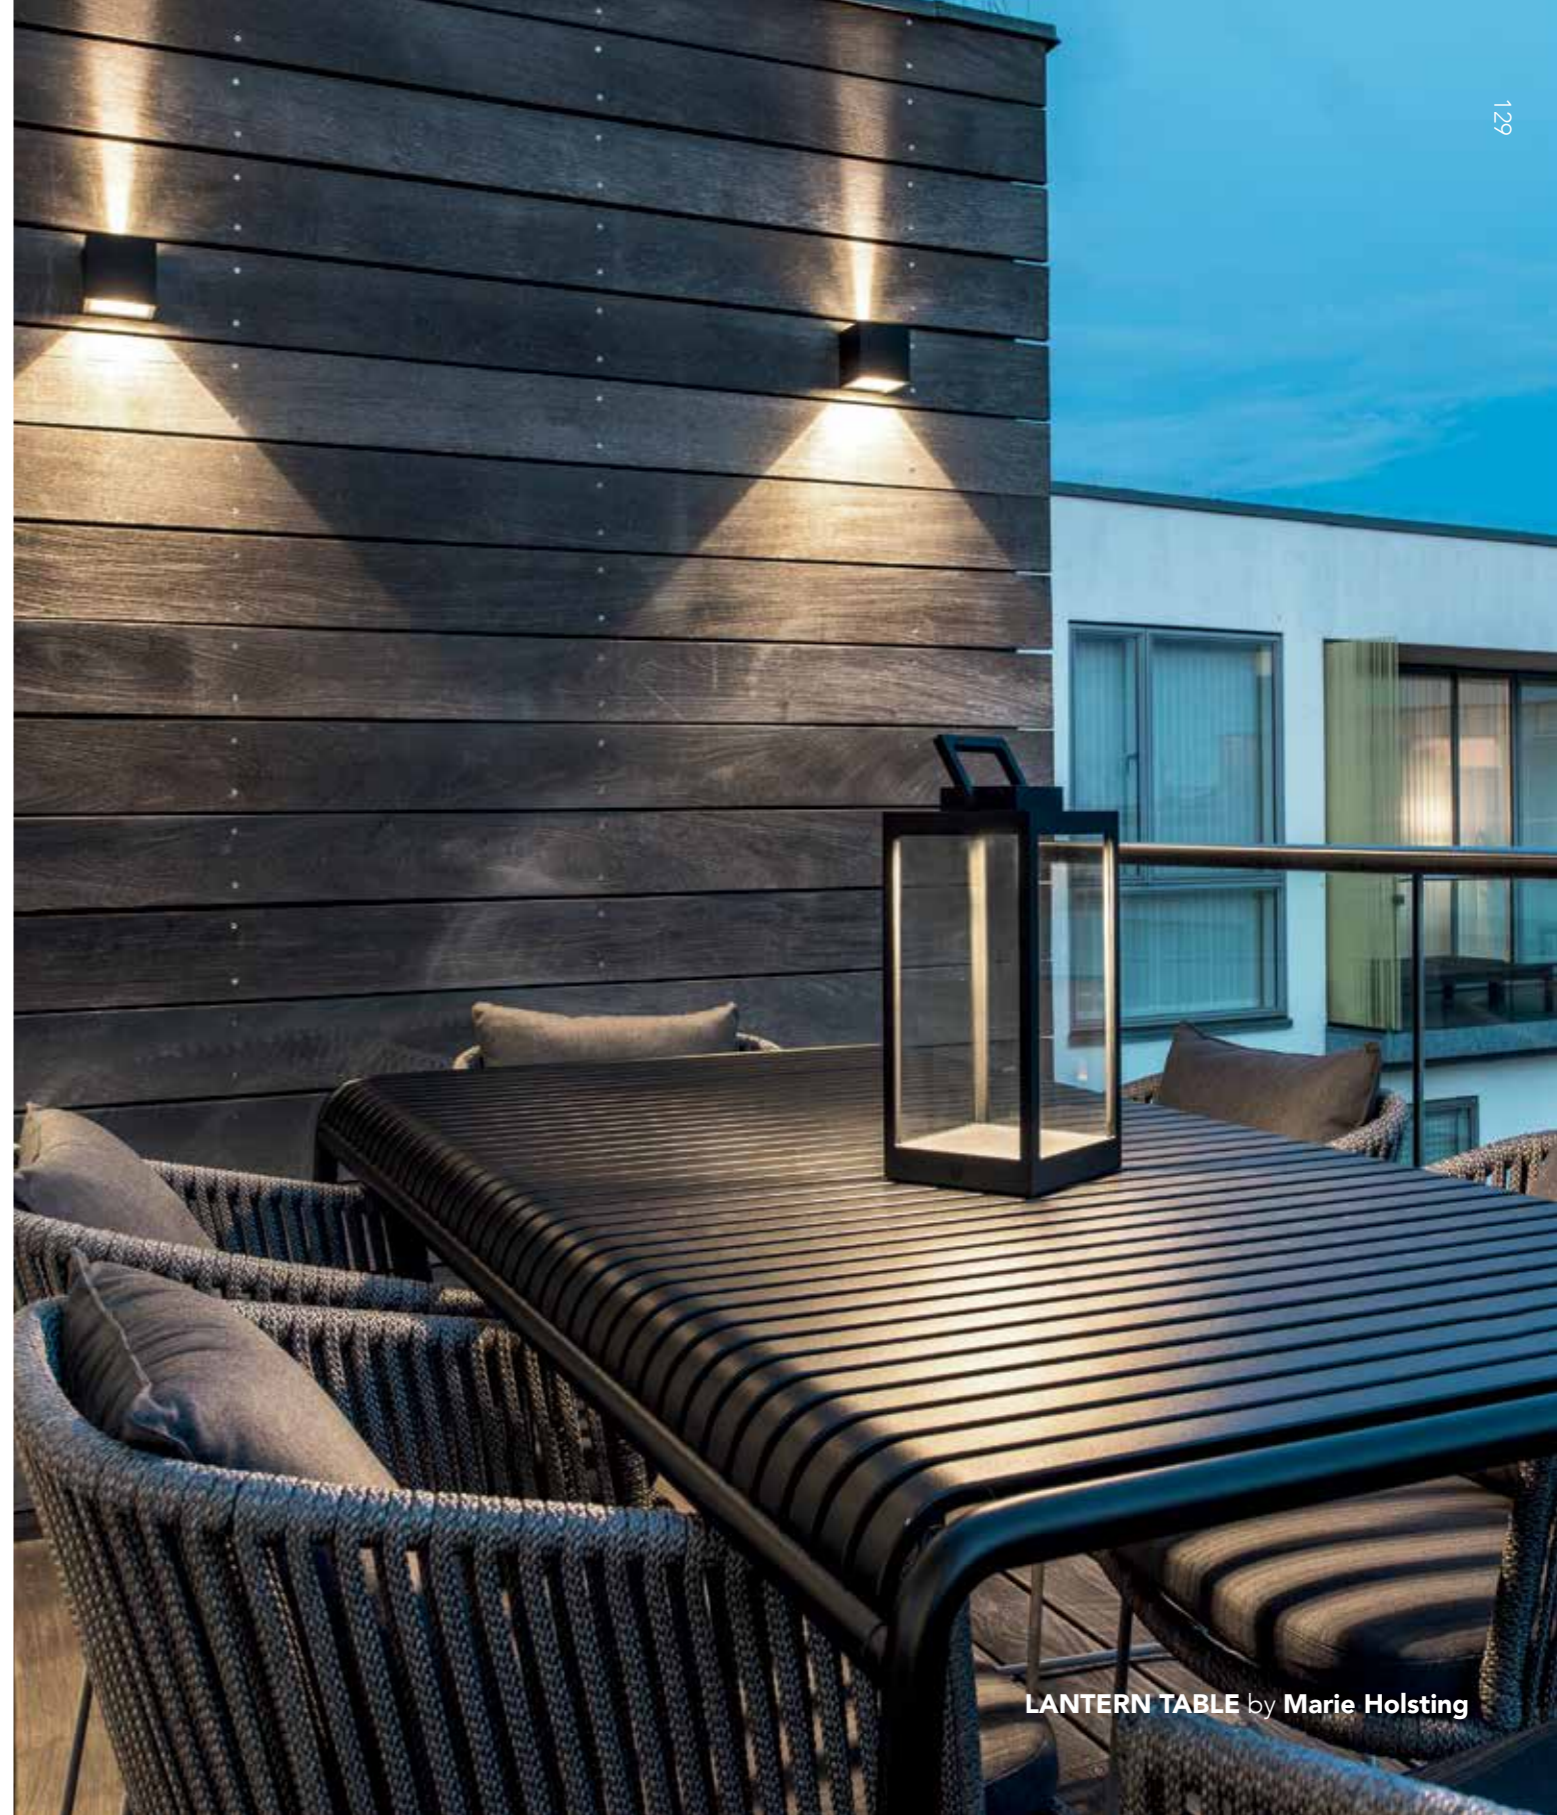

LANTERN TABLE by Marie Holsting