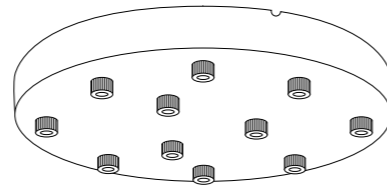

Design: LP Design Team

CEILING BASE L1000, 3 PENDANTS

White 280540
Black 280541

CEILING BASE L1800, 5 PENDANTS

White 280543
Black 280544

Ø200mm

Ø300mm

Ø400mm