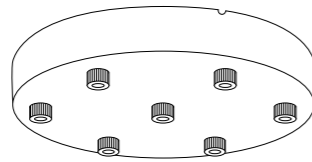

Design: LP Design Team

CEILING BASE L1000, 3 PENDANTS

White 280540
Black 280541

CEILING BASE L1800, 5 PENDANTS

White 280543
Black 280544

Ø200mm

Ø300mm

Ø400mm