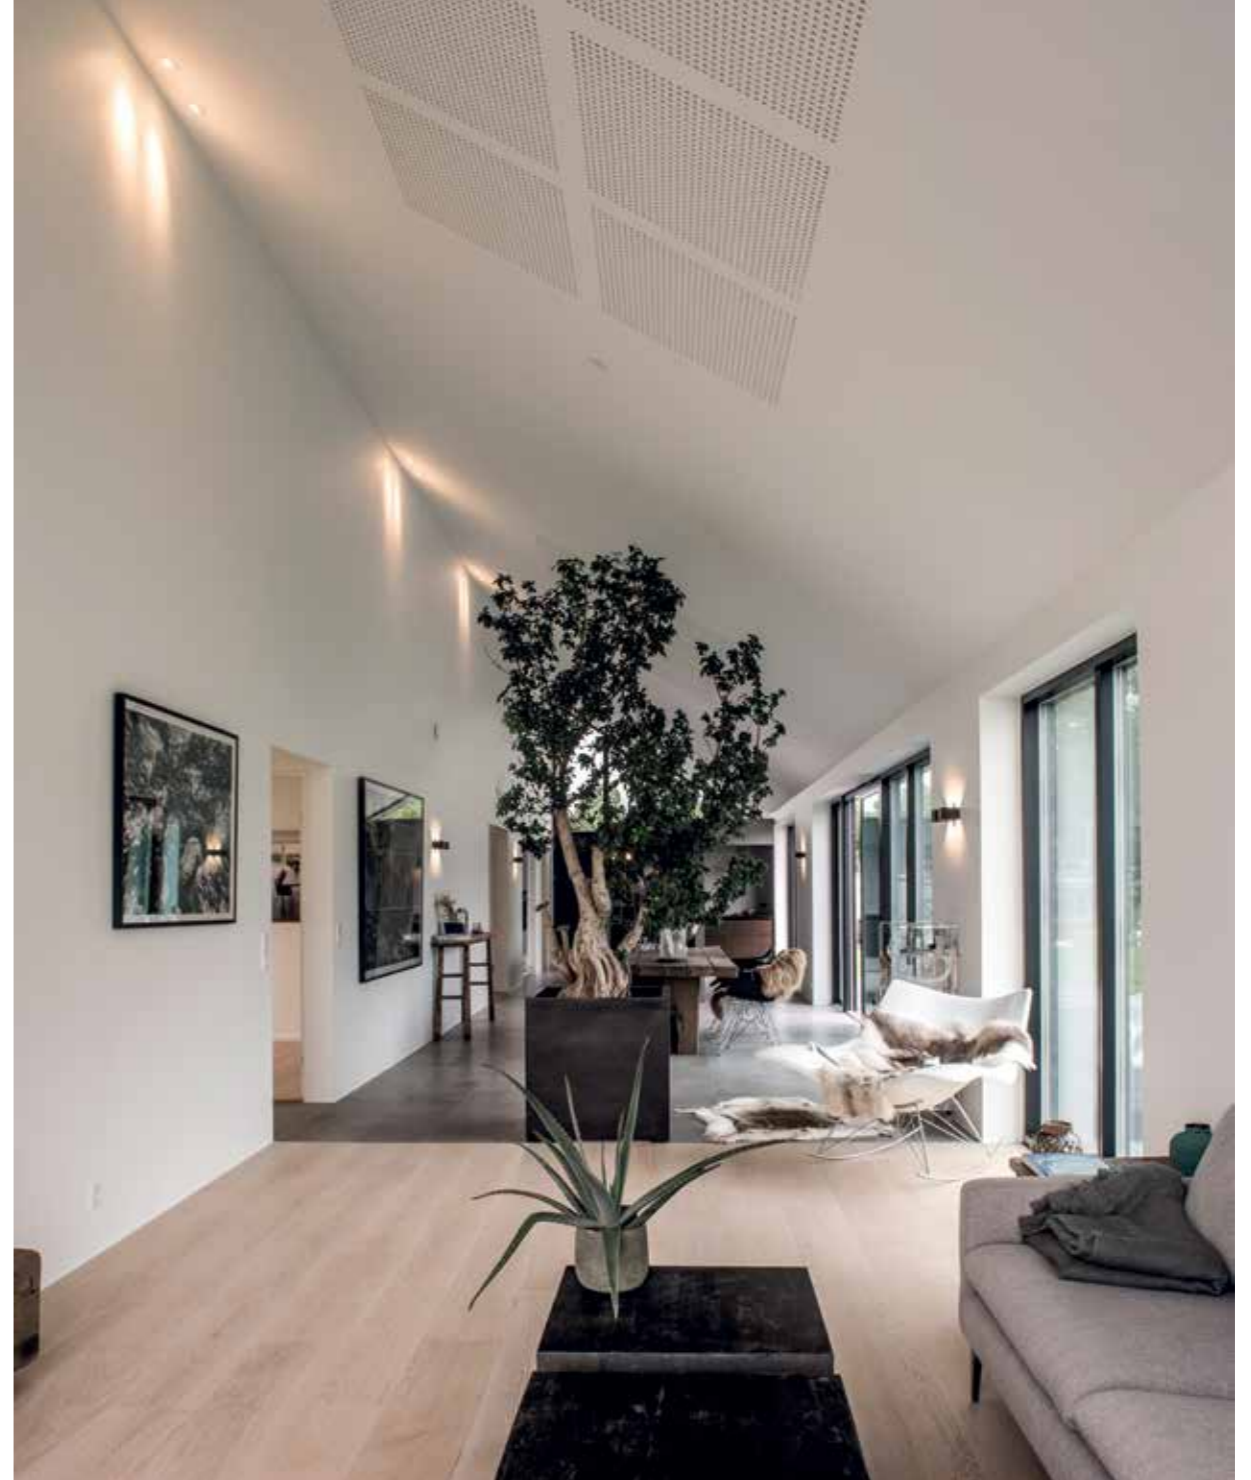

LOGIC

Design: Ronni Gol

LOGIC ROUND

White - 3000K   262140

6W LED - 230V - IP54 - CRI >90
Lumen - 375lm

LOGIC SQUARE

White - 3000K   262141

6W LED - 230V - IP54 - CRI >90
Lumen - 375lm