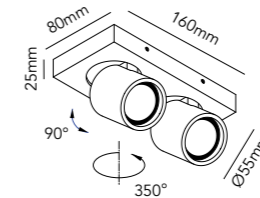

FOCUS MINI 2

White - 3000K	261606	
Black - 3000K	261607	
White - 2700K	270050	NEW
Black - 2700K	270051	NEW

2 x 4W LED - 230V - IP20 - CRI >90
Lumen - 540lm (3000K) / 502lm (2700K)