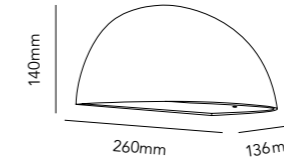

RØRHAT E14

White 256710
Black 256711

40W - E14 - 230V - IP23

Galvanized 256712

40W - E14 - 230V - IP23

Copper raw 256713
Copper 250714
Brass 256755
Chrome 256716
Stainless steel 256717

40W - E14 - 230V - IP23