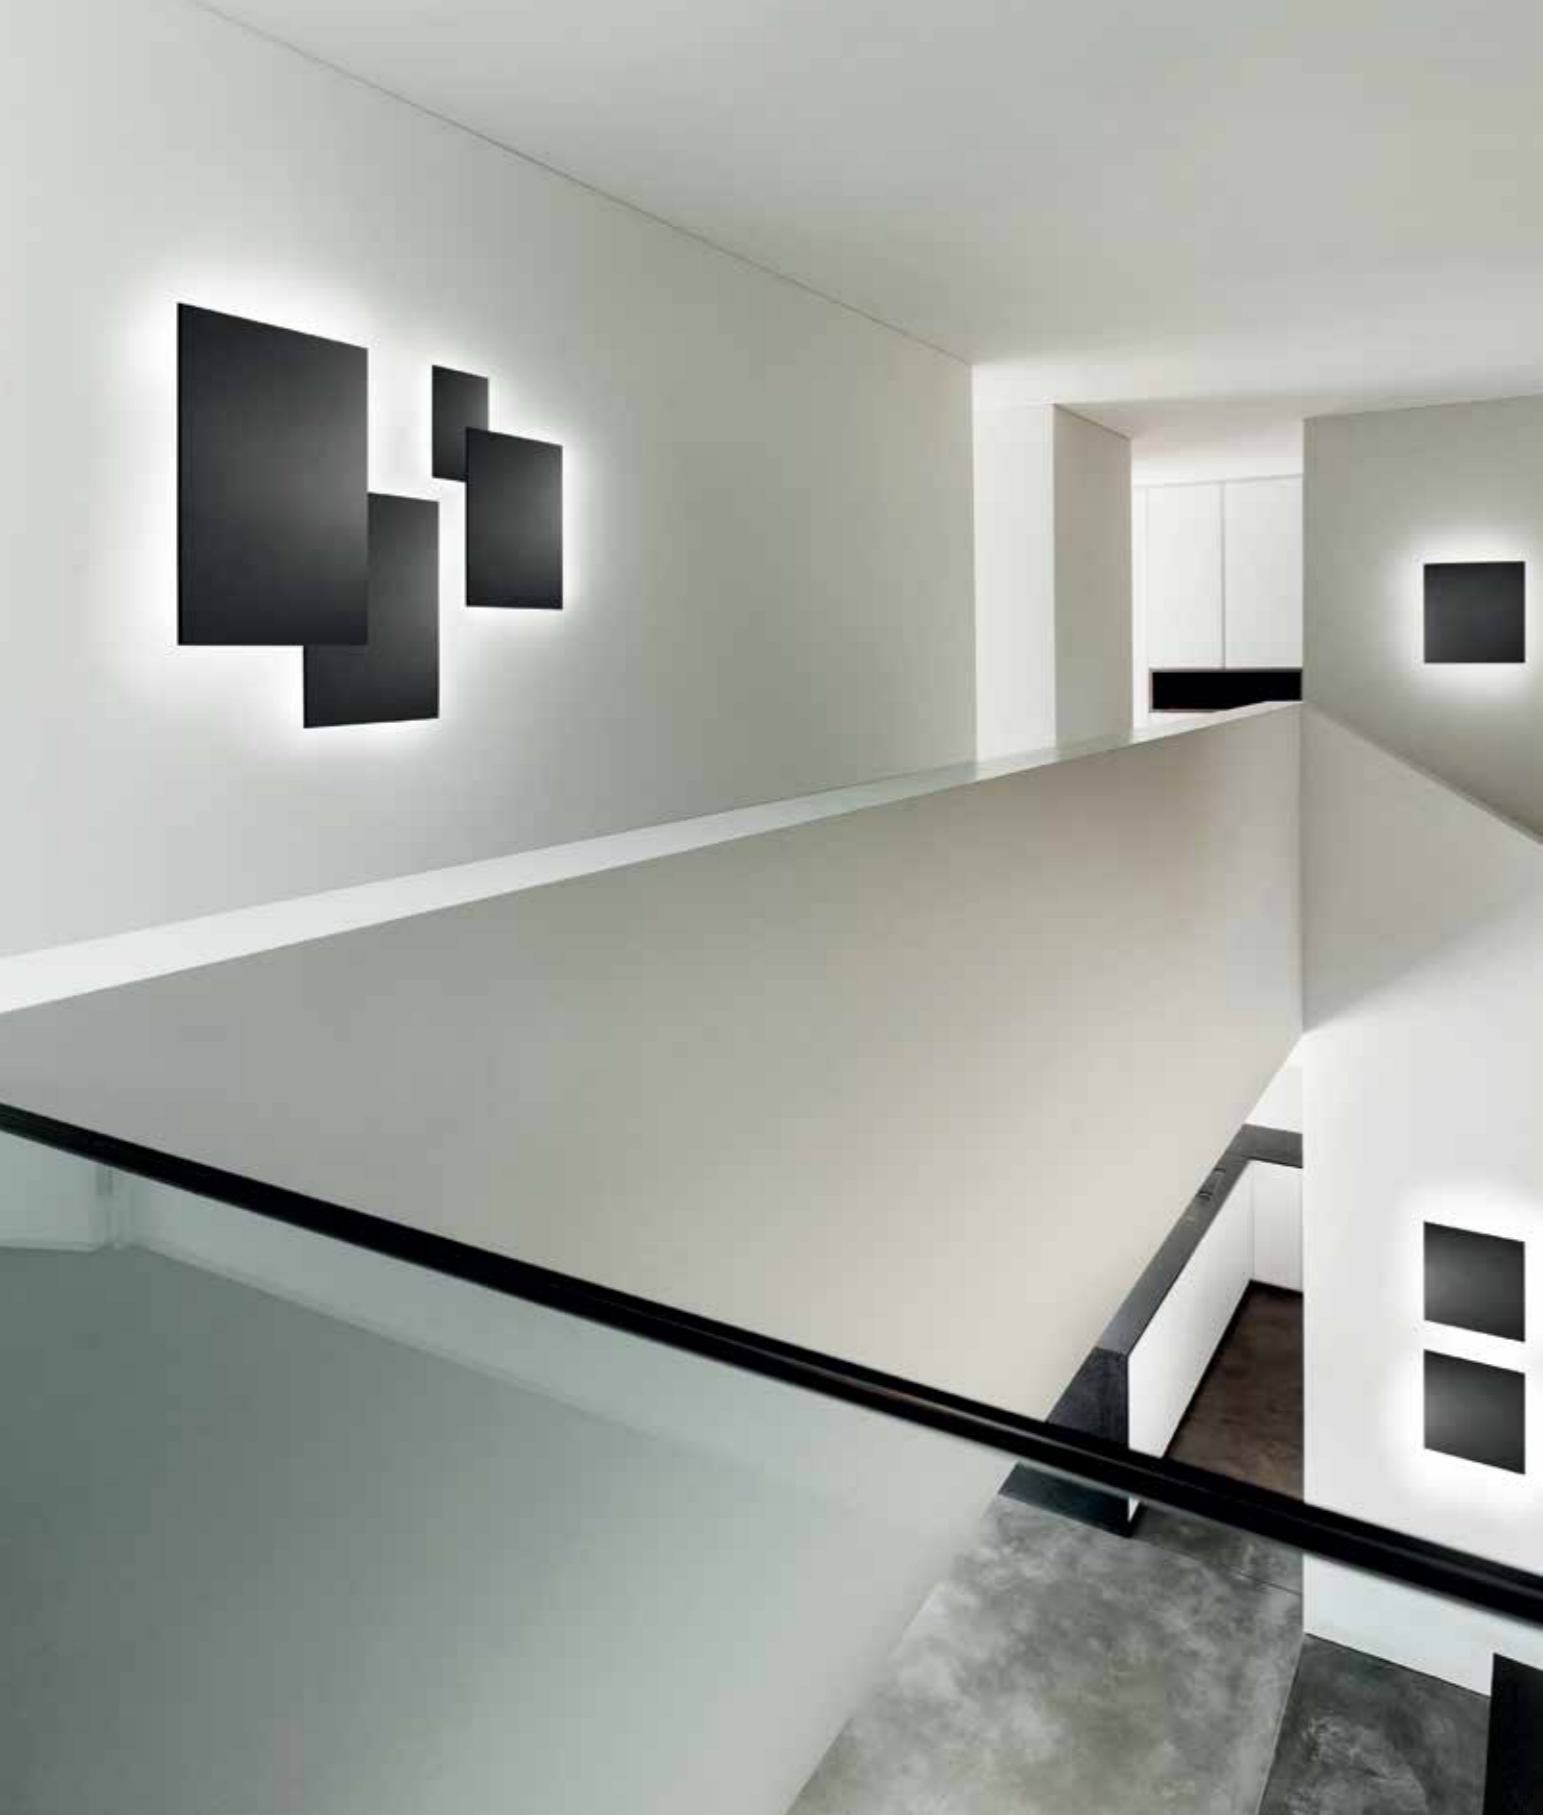

Add an aesthetic dimension to your wall. The LIGHT-POINT Noho collection is an iconic example of LIGHT-POINT's minimalist style that can enhance environments.

NOHO

Design: Ronni Gol

*Gold color for indoor use only