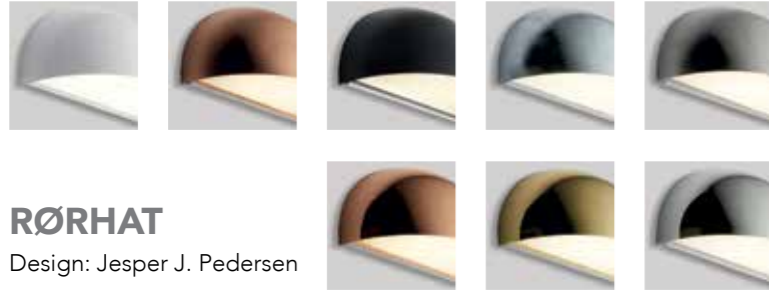

178
-185**ZERO**

Designer: Ronni Gol
Comes in white, black & black/gold
2 different sizes

210
-215

Rørhat by
Jesper J. Pedersen

A warm and welcoming atmosphere is an important part of the Danish culture.

RØRHAT