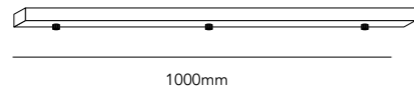

Design: LP Design Team

CEILING BASE L1000, 3 PENDANTS

White 280540
Black 280541

CEILING BASE L1800, 5 PENDANTS

White 280543
Black 280544

Ø200mm

Ø300mm

Ø400mm