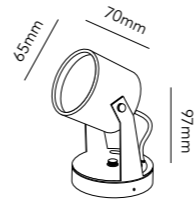

CITY 1

Black - 3000K   257400

6W LED - 230V - IP54 - CRI >90
Lumen - 345lm