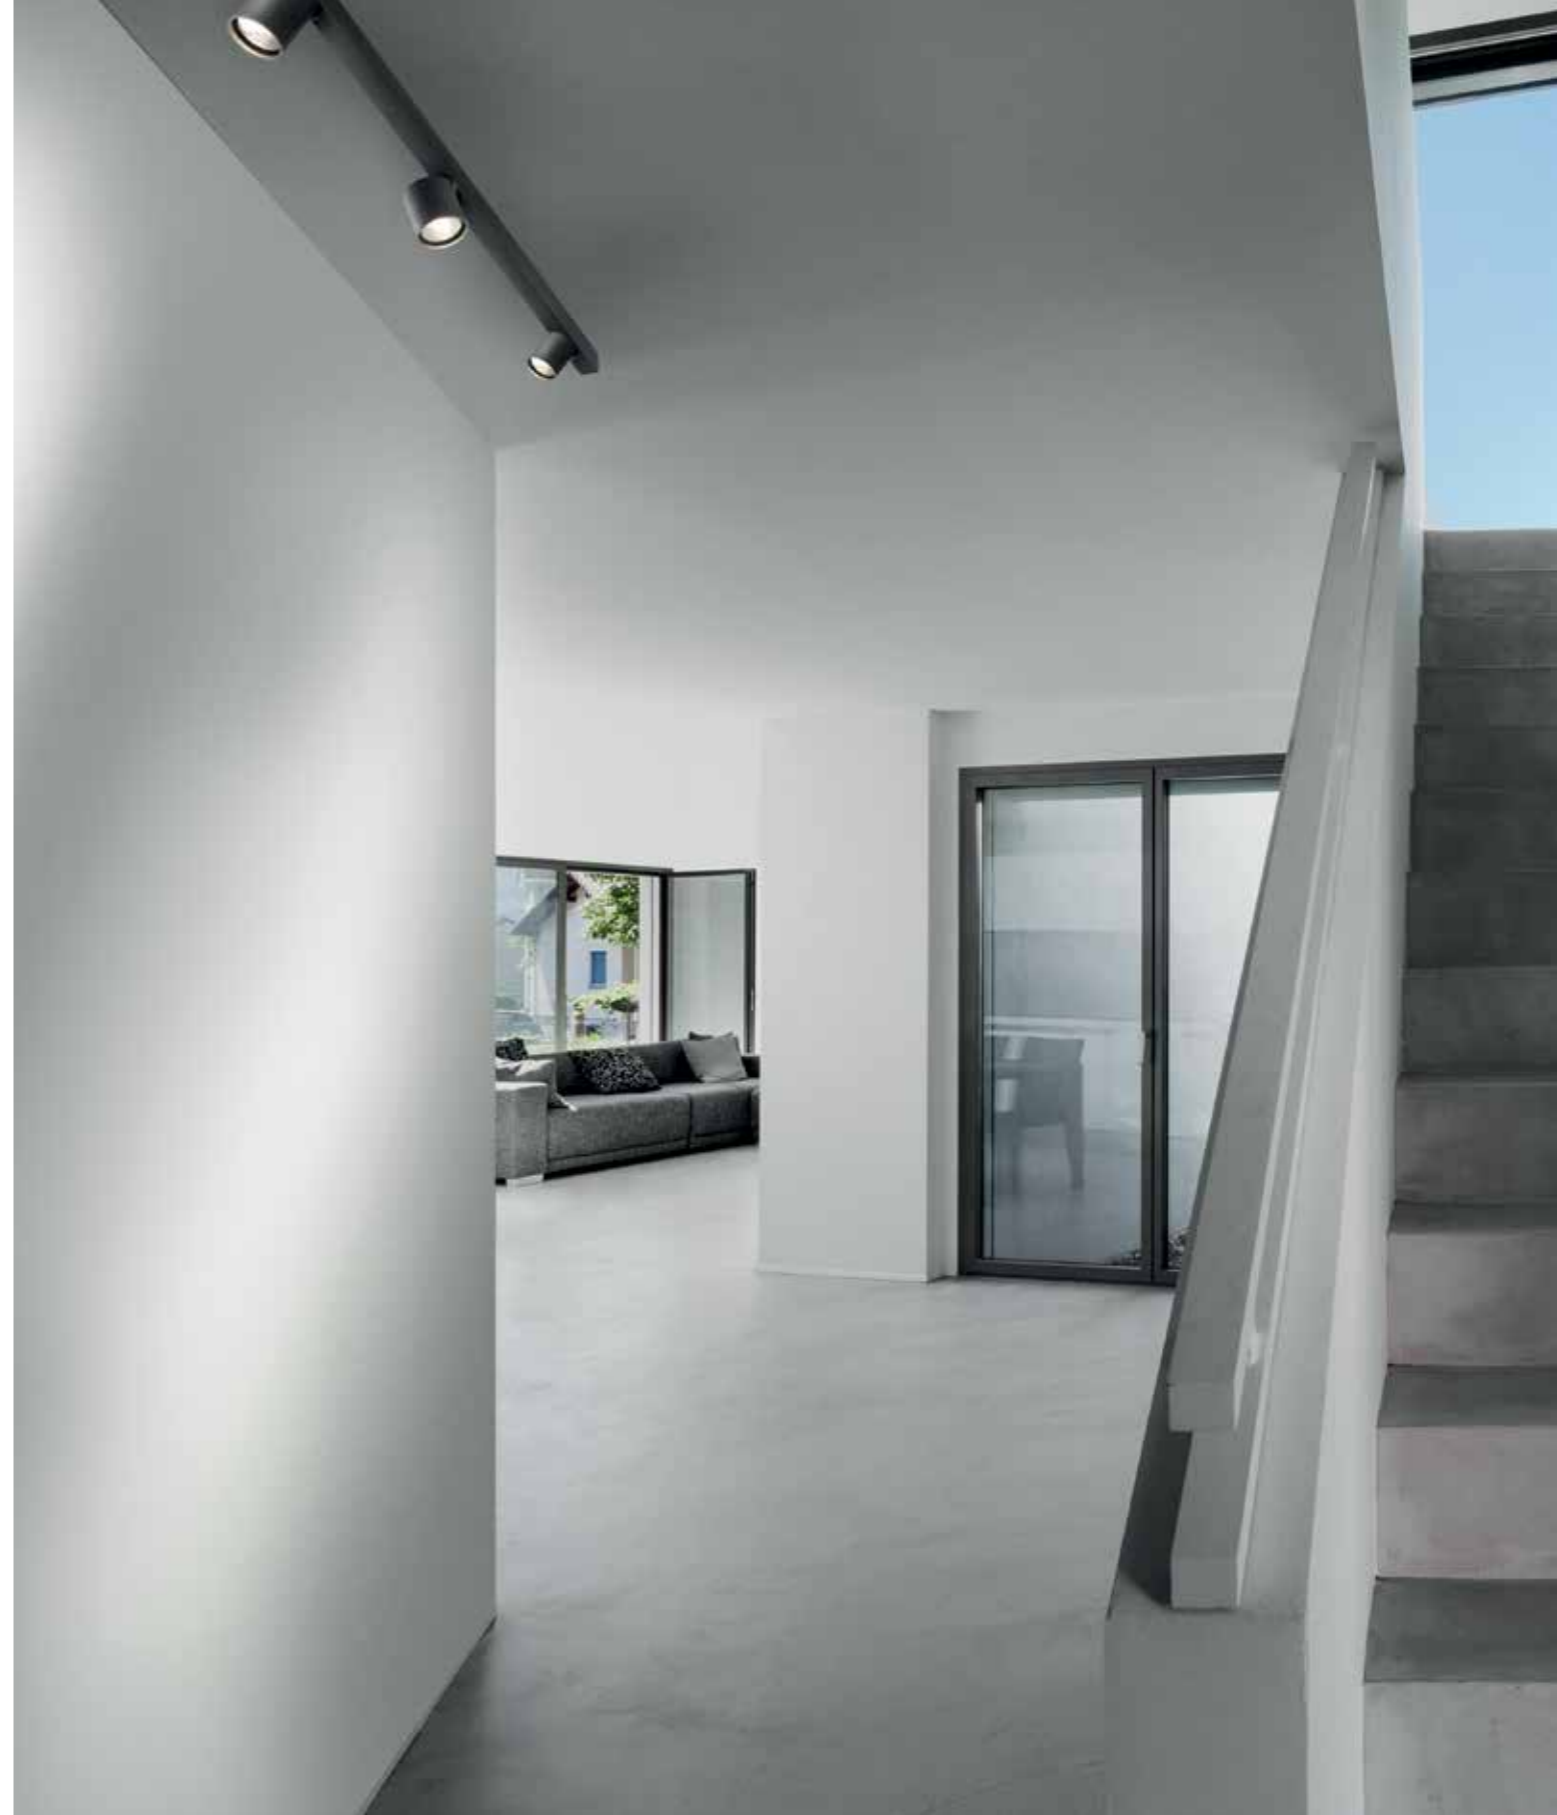

FOCUS LINE

Design: Ronni Gol

FOCUS MINI L700

White - 3000K	261640	
Black - 3000K	261641	
White - 2700 K	270260	NEW
Black - 2700 K	270261	NEW

3 x 4W LED - 230V - IP20 - CRI >90
Lumen - 810lm (3000K) / 753lm (2700K)

FOCUS L900

White - 3000K	261642	
Black - 3000K	261643	
White - 2700K	270270	NEW
Black - 2700K	270271	NEW

3 x 6W LED - 230V - IP20 - CRI >90
Lumen - 1125lm (3000K) / 1046lm (2700K)

FOCUS+ L1100

White - 3000K	261644	
Black - 3000K	261645	
White - 2700K	270280	NEW
Black - 2700K	270281	NEW

3 x 10W LED - 230V - IP20 - CRI >90
Lumen - 2220lm (3000K) / 2065lm (2700K)