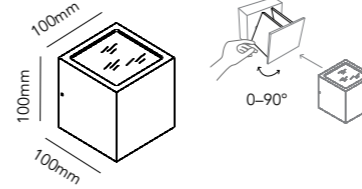

CUBE LED

White - 3000K 256180
Silver - 3000K 256181
Black - 3000K 256182

2 x 3,2W LED - 230V - IP54 - CRI >90
Lumen - 440lm