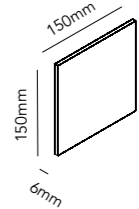

CUBE XL NAMEPLATE

White	256130
Silver	256131
Black	256132