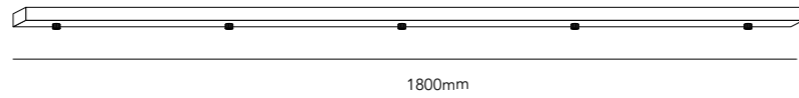

Design: LP Design Team

CEILING BASE L1000, 3 PENDANTS

White 280540
Black 280541

CEILING BASE L1800, 5 PENDANTS

White 280543
Black 280544

Ø200mm

Ø300mm

Ø400mm