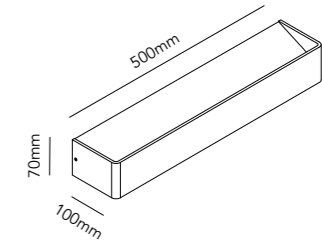

MOOD 3

White - 3000K	261070
Black - 3000K	261072
Black/Gold - 3000K	261073
Aluminium - 3000K	261071
White - 2700K	270100 NEW
Black - 2700K	270101 NEW

11W LED - 230V - IP20 - CRI >90
Luminaire lumen - 975lm