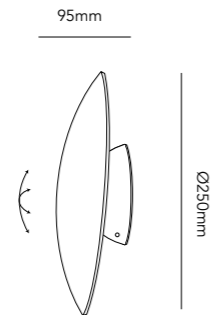

Design: Marie Holsting

Madison T1 has a touch function with three different lighting levels.

MADISON TABLE 1

White - 3000K 255000
Black/gold - 3000K 255001

9W LED - 230V - IP20 - CRI >90
Lumen - 450lm

MADISON WALL