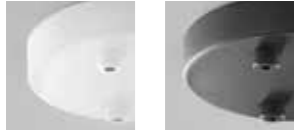

ZERO & ZERO WALL by Ronni Gol

CEILING BASES

Design: LP Design Team