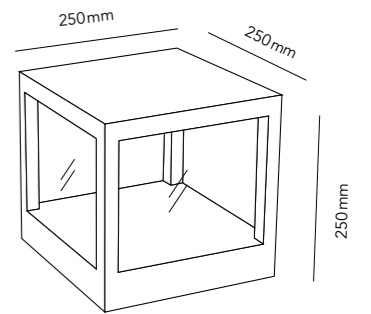

LED
dim.
IN DOOR
OUT DOOR
IP54

LANTERN G1

Black - 3000K 257526

8W LED - 230V - IP54 - CRI >90
Lumen - 375lm

LANTERN G2

Black - 3000K 257530

12W LED - 230V - IP54 - CRI >90
Lumen - 745lm

LANTERN G3