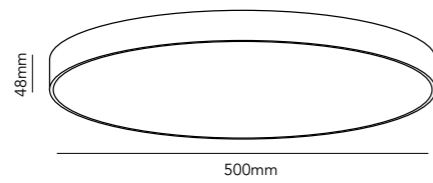

SURFACE 500

White - 3000K	257705
Black - 3000K	257706

30W LED - 230V - IP54 - CRI >90
Lumen - 2660lm