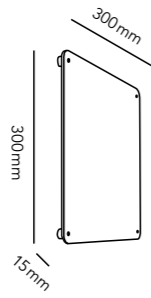

RØRHAT NAMEPLATE XL

White	256740
Black	256741

30 x 30 cm

Galvanized	256742

30 x 30 cm

Copper raw	256743
Stainless steel	256747

30 x 30 cm