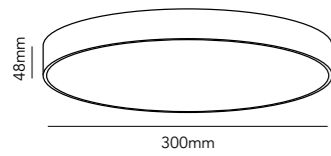

SURFACE

Design: LP Design Team

SUSPENSION KIT 2M

(prices are only for the suspence part)

White - 200mm	257715
Black - 200mm	257716

SUSPENSION KIT 5M

(prices are only for the suspence part)

White - 500mm	257717
Black - 500mm	257718