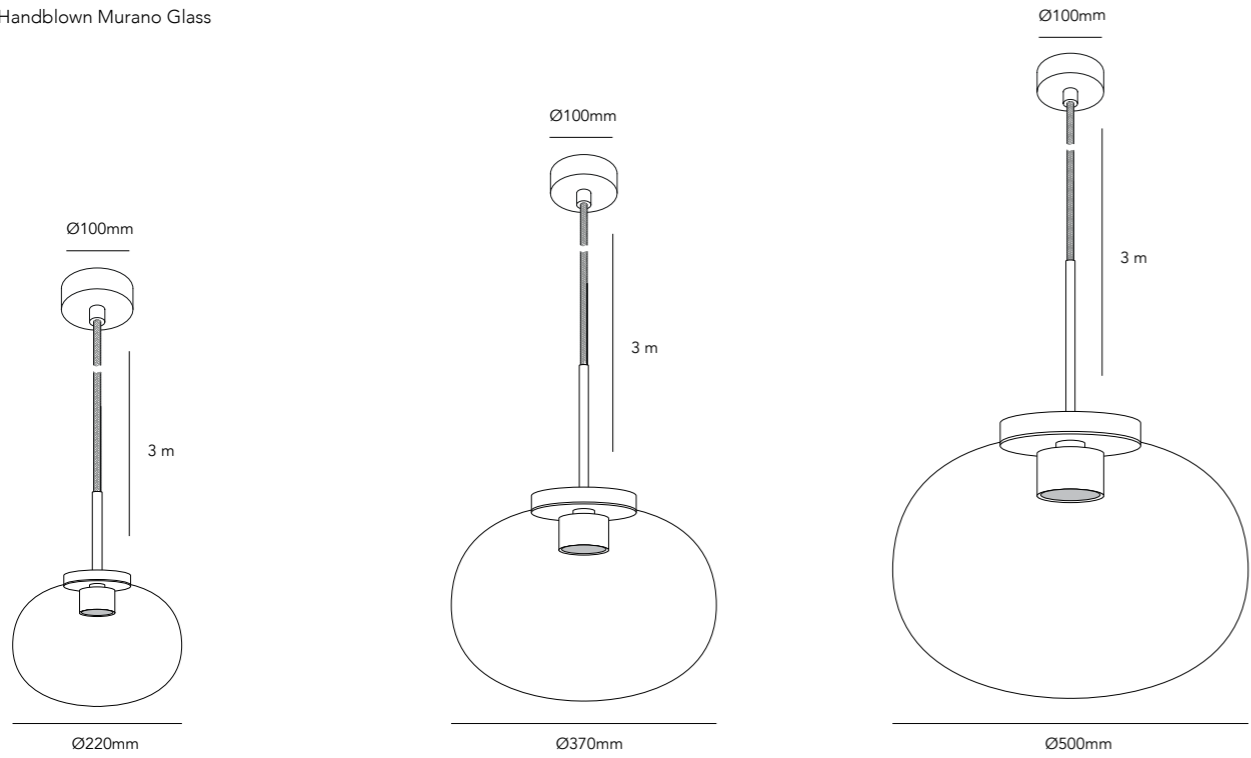

BLOW

Design: Marie Holsting

Handblown Murano Glass

BLOW S220

Smoke/Black - 3000K 280411

4W + 2W LED - 230V - IP20 - CRI >90
Lumen - 365lm

BLOW S370

Smoke/Black - 3000K 280414

9W + 3W LED - 230V - IP20 - CRI >90
Lumen - 510lm

BLOW S500

Smoke/Black - 3000K 280417

12W + 3W LED - 230V - IP20 - CRI >90
Lumen - 720lm