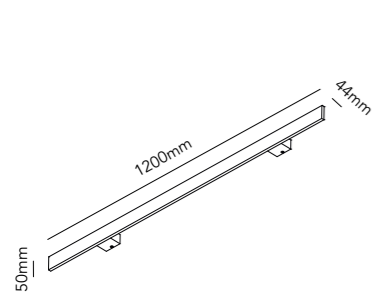

STICK 120

White - 3000K	256500
Black - 3000K	256501
Gold* - 3000K	256503

30W LED - 230V - IP54 - CRI >90
Lumen - 1715lm