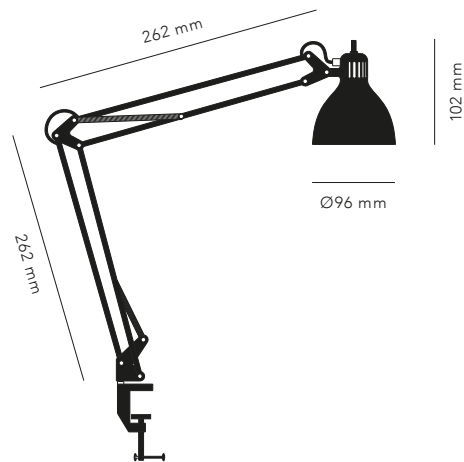

WHITE	940000
BLACK	940001
BLACK / GOLD	940002
MATERIAL	ALUMINIUM
TECHNICAL	IP20 - E27 - 46W MAX
ACCESSORIES INCLUDED	WALL MOUNT

Overview

Accessories

ARCHI T1 JUNIOR INCL. CLAMP

BRASS	940034
WHITE	940030
BLACK	940031
BLACK / GOLD	940033
MAPLERED	940035
FOREST GREEN	940036
SEA BLUE	940037
MATERIAL	ALUMINIUM
TECHNICAL	IP20 - G9 - 33W MAX
ACCESSORIES INCLUDED	CLAMP
OPTIONAL ACCESSORIES	BASE AND WALL MOUNT