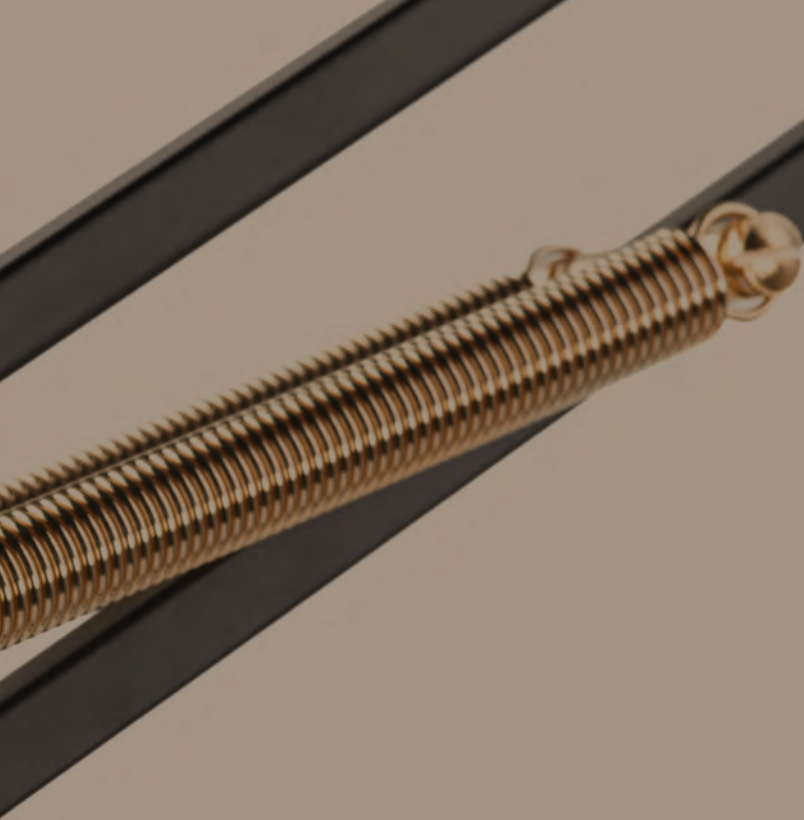

Overview

Accessories