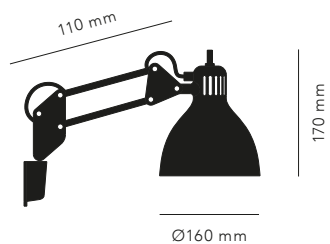

MATERIAL ALUMINIUM

TECHNICAL IP20 - E27 - 46W MAX

ACCESSORIES INCLUDED WALL MOUNT

TABLE INSERT

WHITE 940180

BLACK 940181

ARCHI T1 JUNIOR CLAMP

BRASS	940172
-------	--------