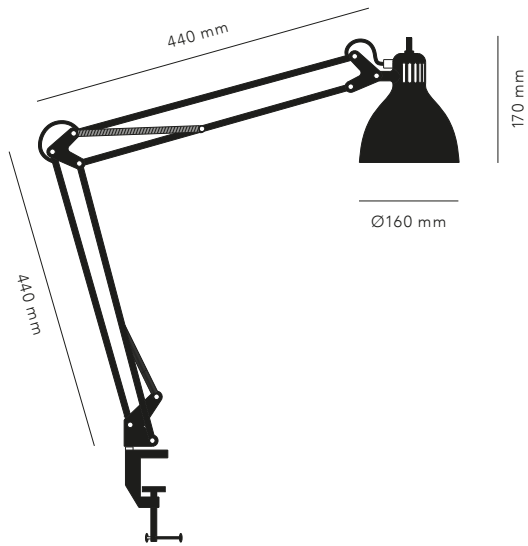

WHITE	940000
BLACK	940001
BLACK / GOLD	940002
MATERIAL	ALUMINIUM
TECHNICAL	IP20 - E27 - 46W MAX
ACCESSORIES INCLUDED	WALL MOUNT

Overview

Accessories

ARCHI T1 JUNIOR INCL. CLAMP

BRASS	940034
WHITE	940030
BLACK	940031
BLACK / GOLD	940033
MAPLERED	940035
FOREST GREEN	940036
SEA BLUE	940037
MATERIAL	ALUMINIUM
TECHNICAL	IP20 - G9 - 33W MAX
ACCESSORIES INCLUDED	CLAMP
OPTIONAL ACCESSORIES	BASE AND WALL MOUNT