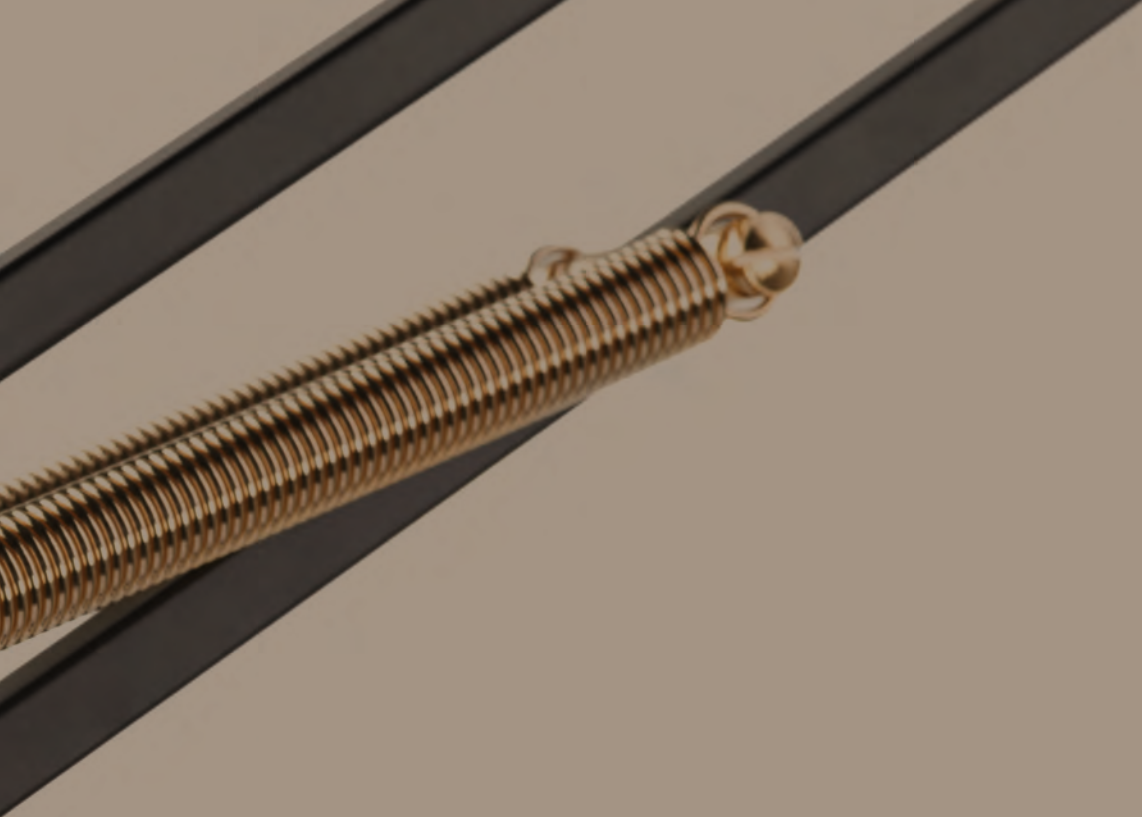

ACCESSORIES INCLUDED	CLAMP
-------------------------	-------

OPTIONAL ACCESSORIES	BASE AND WALL MOUNT
-------------------------	---------------------

Archi T2
Table

ARCHI T2 INCL. CLAMP

BRASS 940024

MATERIAL ALUMINIUM