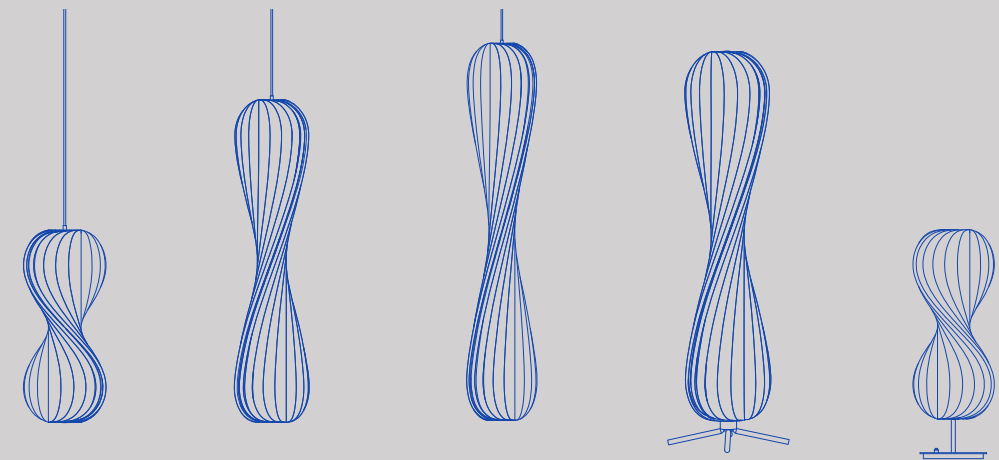

T R 7

PENDANT LIGHT

BIRCH NATURAL
PLASTIC WHITE
PC/NONWOVEN WHITE

SIZE D25 X H55 CM
D25 X H112 CM
D25 X H145 CM

FLOOR LIGHT

BIRCH NATURAL
PLASTIC WHITE
PC/NONWOVEN WHITE

SIZE D25 X H117 CM
D25 X H148 CM

TABLE LIGHT

BIRCH NATURAL
PLASTIC WHITE
PC/NONWOVEN WHITE

SIZE D25 X H68 CM

E27 - 2 BULBS / MAX 60W