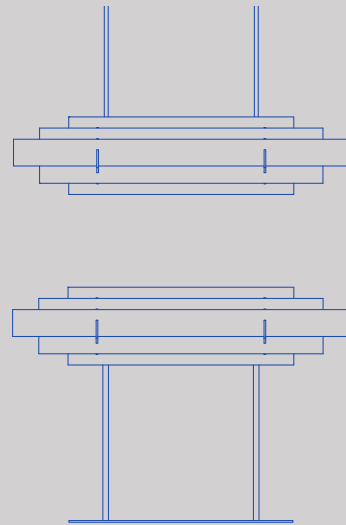

TR 3 8

PENDANT LIGHT

LACQ. ALUMINIUM
BLACK/WHITE

SIZE D20 X H13 CM

GU10 / MAX 60 WATT

TR 3 9

PENDANT LIGHT

BIRCH NATURAL

BOLIVAR WOOD
BLACK / CHARCOAL GREY
MOSS GREEN / DUSTY ROSE
BROWN / TUSCANY YELLOW

SIZE L60 X W35 X H14 CM
L80 X W55 X H14 CM

TABLE LIGHT

BIRCH NATURAL

BOLIVAR WOOD
BLACK / CHARCOAL GREY
MOSS GREEN / DUSTY ROSE
BROWN / TUSCANY YELLOW

SIZE L60 X W35 X H42 CM

E27 - 2 BULBS / MAX 60W