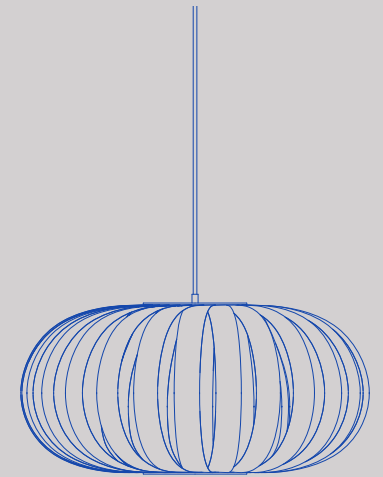

ST 9 0 3

PENDANT LIGHT

BIRCH NATURAL

BOLIVAR WOOD
BLACK / CHARCOAL GREY
MOSS GREEN / DUSTY ROSE
BROWN / TUSCANY YELLOW

SIZE D40 X H24 CM
D58 X H28 CM
D73 X H33 CM
D100 X H40 CM

E27 / MAX 60W