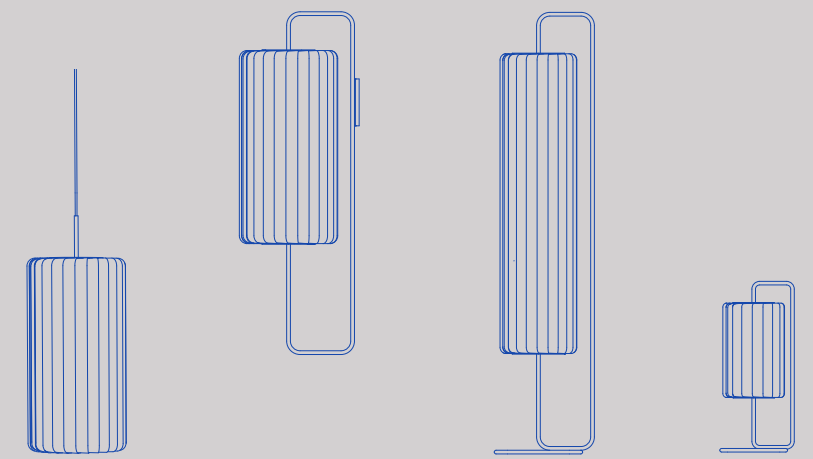

T R 3 7

PENDANT LIGHT

PC/NONWOVEN WHITE

SIZE D23 X H33 CM
(TOTAL HEIGHT 46 CM)
D34 X H60 CM
(TOTAL HEIGHT 75 CM)
D25 X H94 CM
(TOTAL HEIGHT 110 CM)

WALL LIGHT

PC/NONWOVEN WHITE

SIZE D22 X H58 X W27 CM
D34 X H110 X W40 CM
D25 X H142 X W30 CM

FLOOR LIGHT

PC/NONWOVEN WHITE

SIZE D34 X H111 X W38 CM
D25 X H143 X W30 CM

TABLE LIGHT

PC/NONWOVEN WHITE

SIZE D22 X H59 X W26 CM

E27 / MAX 60W

PENDANT, FLOOR AND WALL LIGHTS:

SHADE SIZE:
D34 X H60 CM: 2 BULBS

SHADE SIZE:
D25 X H94 CM: 2 BULBS